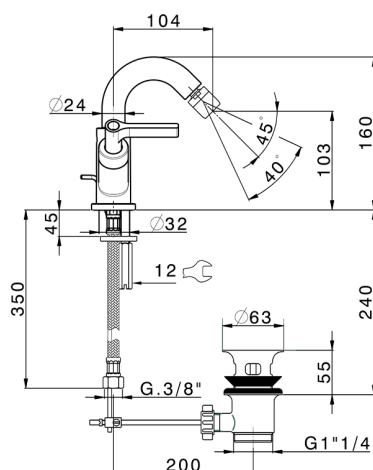

CHARACTERISTICS

2024-11-23