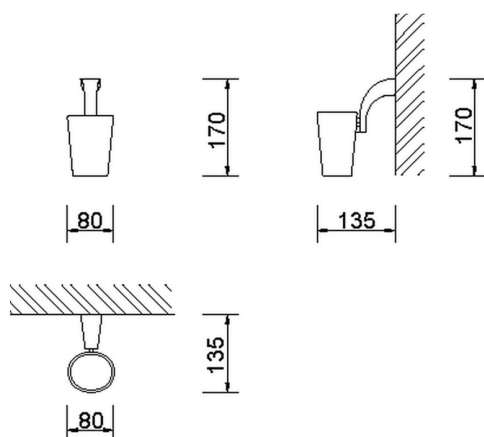

## Glass holder BATHROOM ACCESSORIES\_AE090500

MODEL **AE090500**

Glass holder, wall mounted glass holder

AVAILABLE FINISHINGS

CHARACTERISTICS

2026-04-26