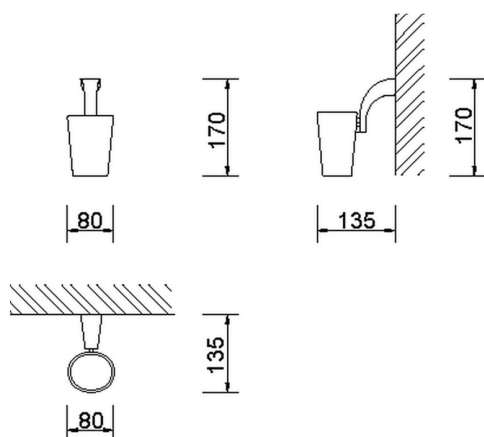

## Glass holder BATHROOM ACCESSORIES\_AE090500

MODEL **AE090500**

Glass holder, wall mounted glass holder

AVAILABLE FINISHINGS

CHARACTERISTICS

2026-04-06