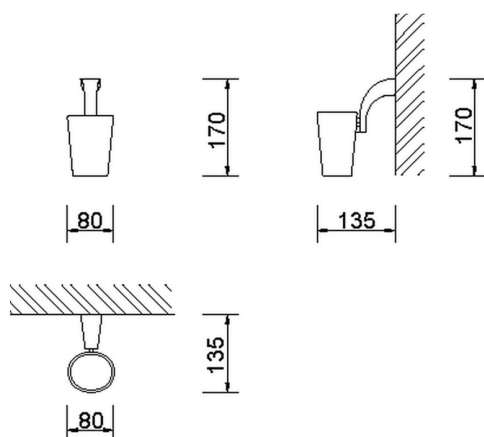

Glass holder BATHROOM ACCESSORIES_AE090500

MODEL **AE090500**

Glass holder, wall mounted glass holder

AVAILABLE FINISHINGS

CHARACTERISTICS

2026-05-17