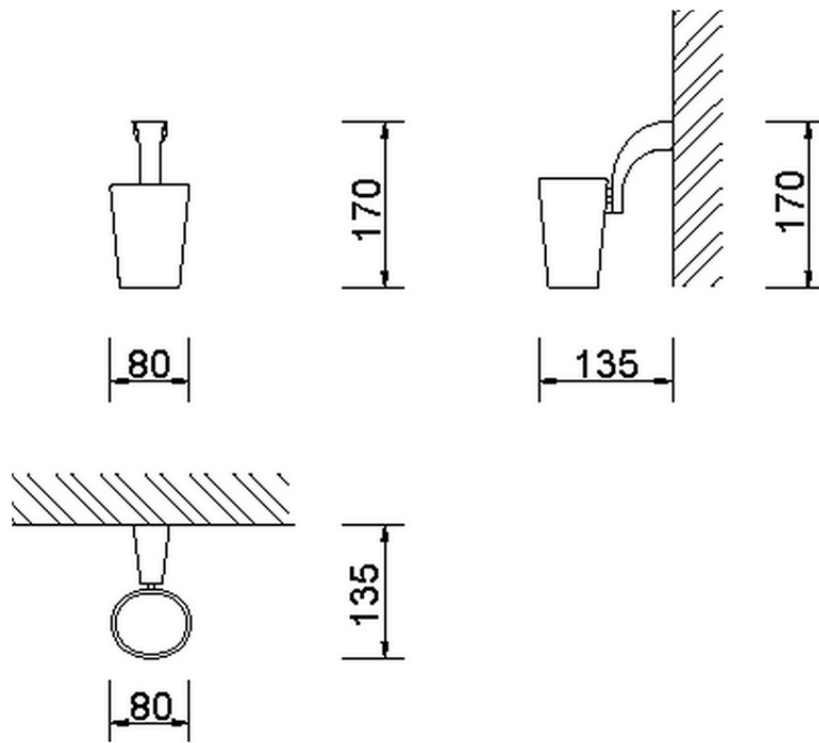

Glass holder BATHROOM ACCESSORIES_AE090500

AE090500

<https://en.cisal.it/glass-holder-bathroom-accessories-ae090500>

2026-04-26