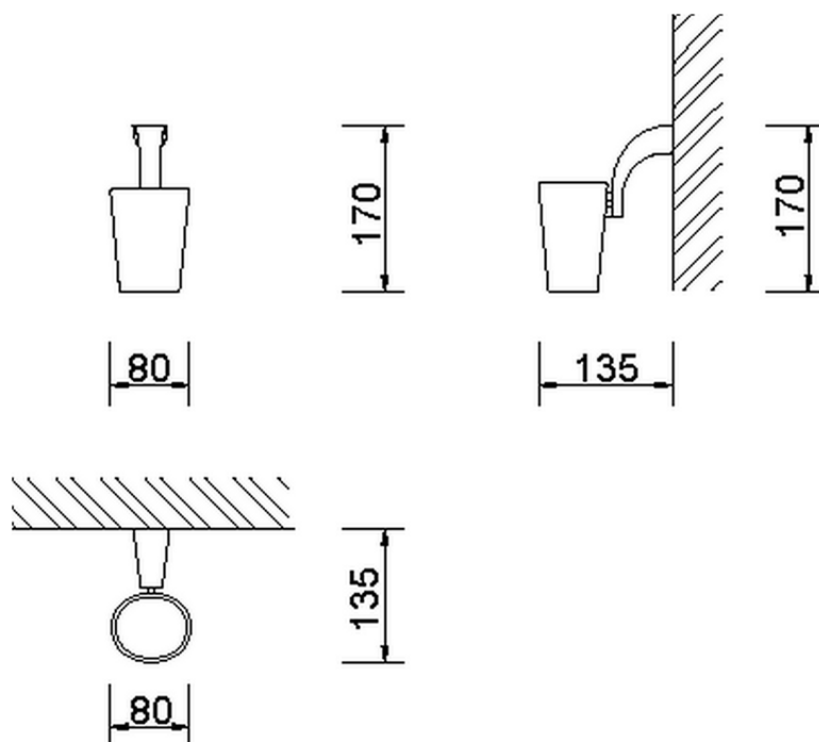

Glass holder BATHROOM ACCESSORIES_AE090500

AE090500

<https://en.cisal.it/glass-holder-bathroom-accessories-ae090500>

2026-04-06