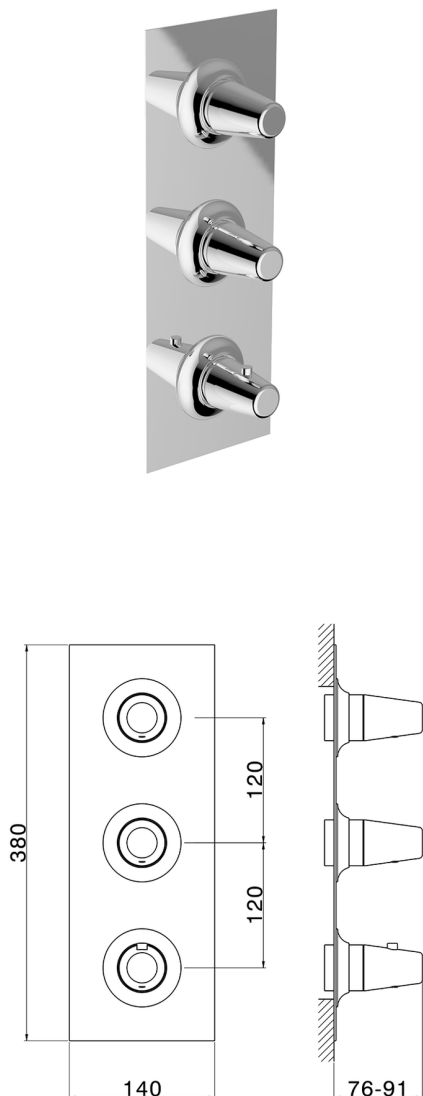

Cover Part for 2 Function Concealed Thermo Valve WELLNESS_VI01V200

MODEL **VI01V200**

Cover Part for 2 Function Concealed Thermo Valve, for item ZA01V200

AVAILABLE FINISHINGS

-  **21** 21 Chrome
-  **2Q** 2Q Black Titanium
-  **40** 40 Matt Black
-  **4Q** 4Q Matt White

CHARACTERISTICS

Installation **Concealed**
 Required concealed parts **ZA01V200**

Thermostatic

The Cisal thermostatic is your personal water manager, helping you to handle, control and save water and energy.

Cover Part for 2 Function Concealed Thermo Valve WELLNESS_VI01V200

VI01V200

<https://en.cisal.it/cover-part-for-2-function-concealed-thermo-valve-wellness-vi01v200>

2 Function Concealed Thermostatic Valve CONCEALED_ZA01V200

MODEL **ZA01V200**

2 Function Concealed Thermostatic Valve

AVAILABLE FINISHINGS

 **04** 04 Without finishing

CHARACTERISTICS

Concealed **1**
 Cartridge Spare Parts **23.51A.HF**
HF Thermostatic Valve

Thermostatic