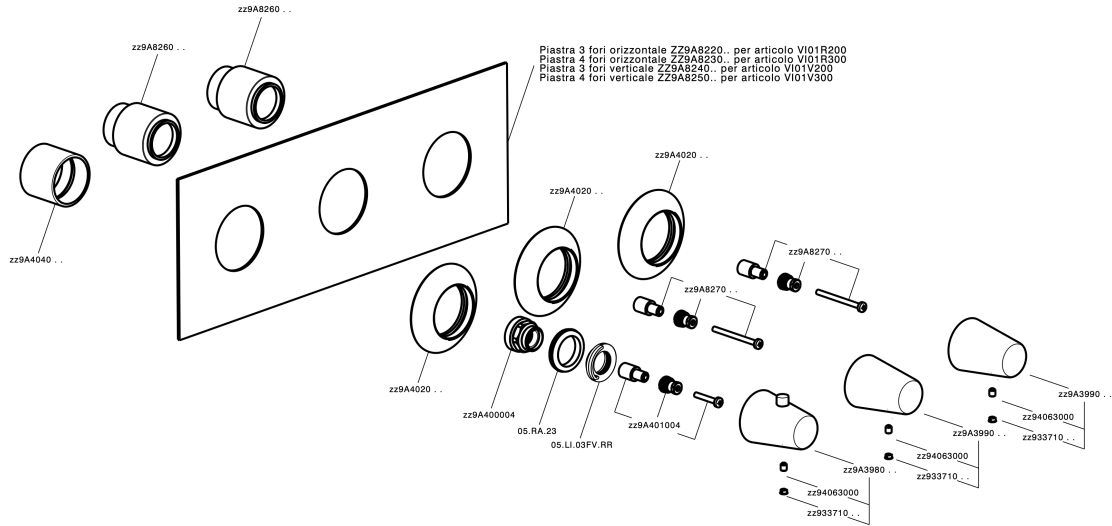

Cover Part for 2 Function Concealed Thermo Valve WELLNESS_VI01V200

MODEL **VI01V200**

Cover Part for 2 Function Concealed Thermo Valve, for item ZA01V200

AVAILABLE FINISHINGS

-  **21** 21 Chrome
-  **2Q** 2Q Black Titanium
-  **40** 40 Matt Black
-  **4Q** 4Q Matt White

CHARACTERISTICS

Installation **Concealed**
 Required concealed parts **ZA01V200**

Thermostatic

The Cisal thermostatic is your personal water manager, helping you to handle, control and save water and energy.

Cover Part for 2 Function Concealed Thermo Valve WELLNESS_VI01V200

VI01V200

<https://en.cisal.it/cover-part-for-2-function-concealed-thermo-valve-wellness-vi01v200>

2 Function Concealed Thermostatic Valve CONCEALED_ZA01V200

MODEL **ZA01V200**

2 Function Concealed Thermostatic Valve

AVAILABLE FINISHINGS

 **04** 04 Without finishing

CHARACTERISTICS

Concealed **1**
 Cartridge Spare Parts **23.51A.HF**
HF Thermostatic Valve

Thermostatic