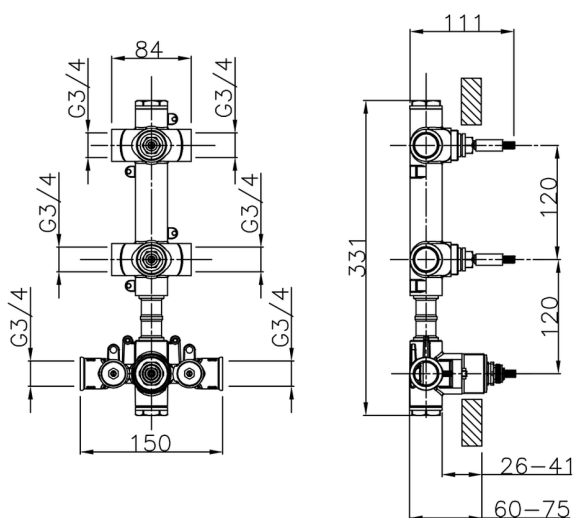

MODEL **ZA01V200**

2 Function Concealed Thermostatic Valve

AVAILABLE FINISHINGS

 **04** 04 Without finishing

CHARACTERISTICS

Concealed **1**
 Cartridge Spare Parts **23.51A.HF**
HF Thermostatic Valve

Thermostatic