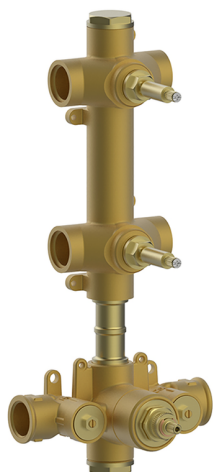

Cover Part for 2 Function Concealed Thermo Valve WELLNESS_VI01V200

MODEL **VI01V200**

Cover Part for 2 Function Concealed Thermo Valve, for item ZA01V200

AVAILABLE FINISHINGS

-  **21** 21 Chrome
-  **2Q** 2Q Black Titanium
-  **40** 40 Matt Black
-  **4Q** 4Q Matt White

CHARACTERISTICS

Installation **Concealed**
 Required concealed parts **ZA01V200**

Thermostatic

The Cisal thermostatic is your personal water manager, helping you to handle, control and save water and energy.

Cover Part for 2 Function Concealed Thermo Valve WELLNESS_VI01V200

VI01V200

<https://en.cisal.it/cover-part-for-2-function-concealed-thermo-valve-wellness-vi01v200>

2 Function Concealed Thermostatic Valve CONCEALED_ZA01V200

MODEL **ZA01V200**

2 Function Concealed Thermostatic Valve

AVAILABLE FINISHINGS

 **04** 04 Without finishing

CHARACTERISTICS

Concealed **1**
 Cartridge Spare Parts **23.51A.HF**
HF Thermostatic Valve

Thermostatic