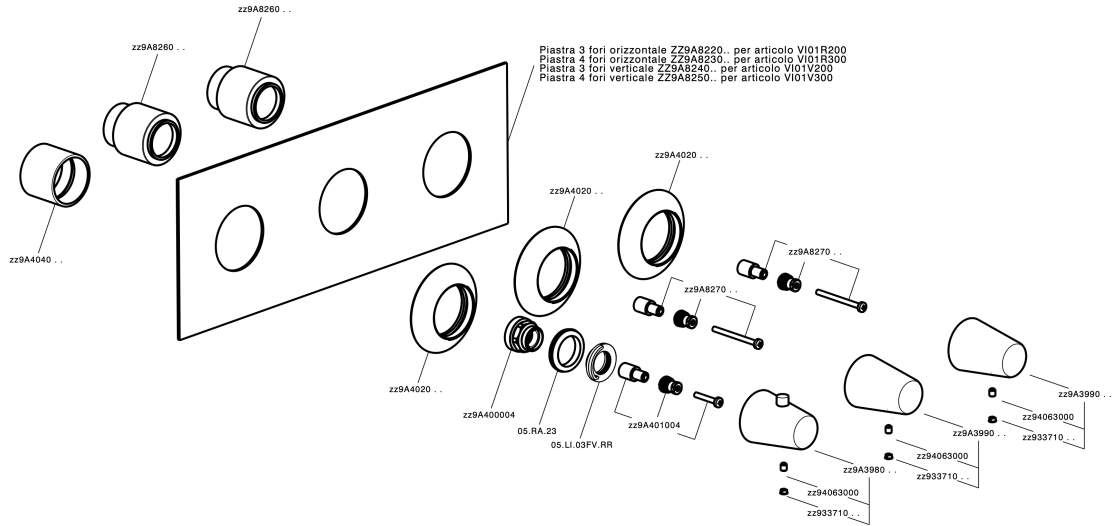

Cover Part for 2 Function Concealed Thermo Valve WELLNESS_VI01V200

MODEL **VI01V200**

Cover Part for 2 Function Concealed Thermo Valve, for item ZA01V200

AVAILABLE FINISHINGS

-  **21** 21 Chrome
-  **2Q** 2Q Black Titanium
-  **40** 40 Matt Black
-  **4Q** 4Q Matt White

CHARACTERISTICS

Installation **Concealed**
 Required concealed parts **ZA01V200**

Thermostatic

The Cisal thermostatic is your personal water manager, helping you to handle, control and save water and energy.

Cover Part for 2 Function Concealed Thermo Valve WELLNESS_VI01V200

VI01V200

<https://en.cisal.it/cover-part-for-2-function-concealed-thermo-valve-wellness-vi01v200>

2 Function Concealed Thermostatic Valve CONCEALED_ZA01V200

MODEL **ZA01V200**

2 Function Concealed Thermostatic Valve

AVAILABLE FINISHINGS

04 04 Without finishing

CHARACTERISTICS

Concealed **1**
 Cartridge Spare Parts **23.51A.HF**
HF Thermostatic Valve

Thermostatic