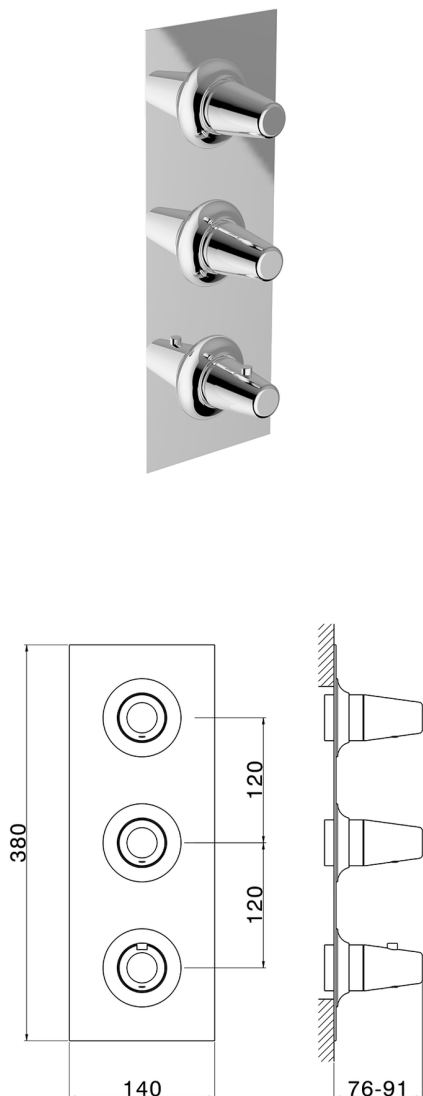

Cover Part for 2 Function Concealed Thermo Valve WELLNESS_VI01V200

MODEL **VI01V200**

Cover Part for 2 Function Concealed Thermo Valve, for item ZA01V200

AVAILABLE FINISHINGS

-  **21** 21 Chrome
-  **2Q** 2Q Black Titanium
-  **40** 40 Matt Black
-  **4Q** 4Q Matt White

CHARACTERISTICS

Installation **Concealed**
 Required concealed parts **ZA01V200**

Thermostatic

The Cisal thermostatic is your personal water manager, helping you to handle, control and save water and energy.

Cover Part for 2 Function Concealed Thermo Valve WELLNESS_VI01V200

VI01V200

<https://en.cisal.it/cover-part-for-2-function-concealed-thermo-valve-wellness-vi01v200>

2 Function Concealed Thermostatic Valve CONCEALED_ZA01V200

MODEL **ZA01V200**

2 Function Concealed Thermostatic Valve

AVAILABLE FINISHINGS

04 04 Without finishing

CHARACTERISTICS

Concealed **1**
 Cartridge Spare Parts **23.51A.HF**
HF Thermostatic Valve

Thermostatic