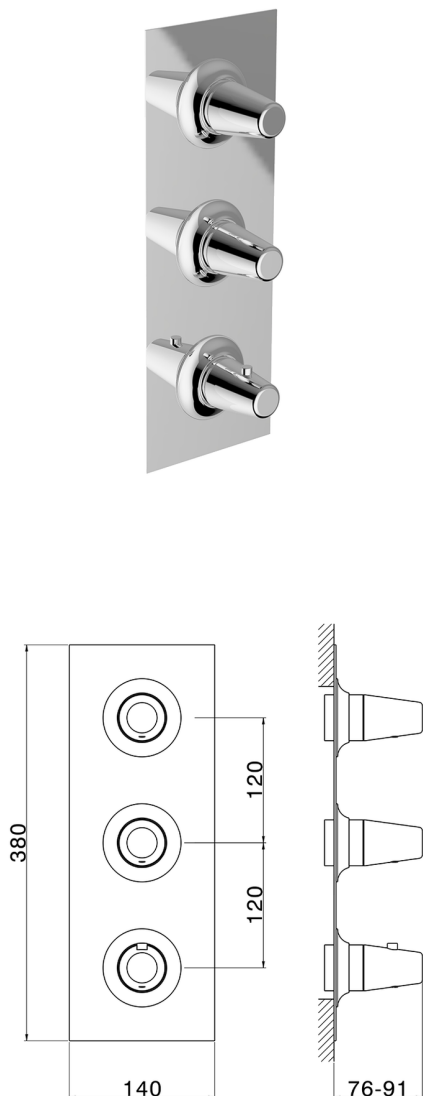

## Cover Part for 2 Function Concealed Thermo Valve WELLNESS\_VI01V200

MODEL **VI01V200**

Cover Part for 2 Function Concealed Thermo Valve, for item ZA01V200

### CHARACTERISTICS

Installation **Concealed**  
 Required concealed parts **ZA01V200**

## 2 Function Concealed Thermostatic Valve CONCEALED\_ZA01V200

MODEL **ZA01V200**

2 Function Concealed Thermostatic Valve

AVAILABLE FINISHINGS

**04** 04 Without finishing

CHARACTERISTICS

Concealed **1**  
 Cartridge Spare Parts **23.51A.HF**  
**HF Thermostatic Valve**