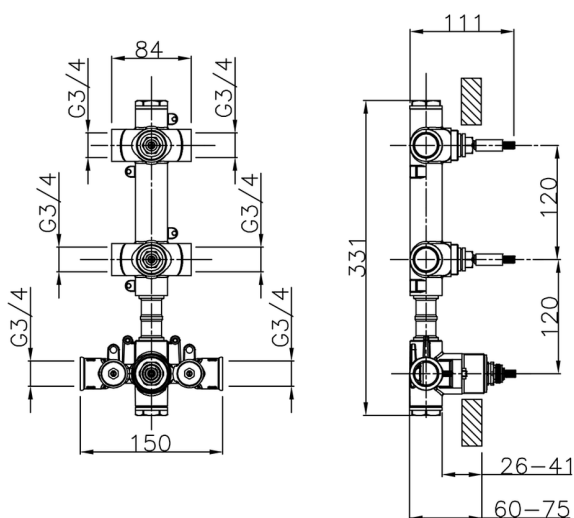

## 2 Function Concealed Thermostatic Valve CONCEALED\_ZA01V200

MODEL **ZA01V200**

2 Function Concealed Thermostatic Valve

AVAILABLE FINISHINGS

**04** 04 Without finishing

CHARACTERISTICS

Concealed **1**  
 Cartridge Spare Parts **23.51A.HF**  
**HF Thermostatic Valve**