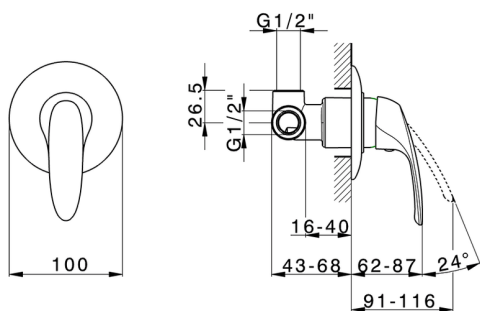

## Concealed single lever shower valve FLASH\_FL000300

MODEL **FL000300**

Concealed single lever shower valve, with concealed part

AVAILABLE FINISHINGS

**21** 21 Chrome

CHARACTERISTICS

Cartridge Spare Parts **ZZ94035000**

**35 mm Cartridge**

2026-06-14