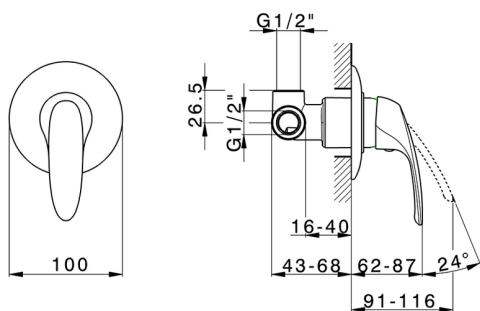

Concealed single lever shower valve FLASH_FL000300

MODEL **FL000300**

Concealed single lever shower valve, with concealed part

AVAILABLE FINISHINGS

CHARACTERISTICS

Cartridge Spare Parts **ZZ94035000**

35 mm Cartridge