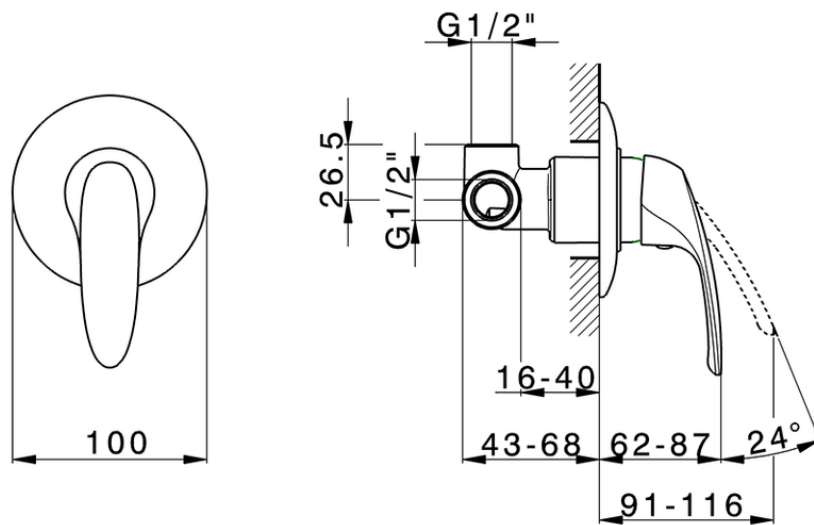

## Concealed single lever shower valve FLASH\_FL000300

FL000300

<https://en.cisal.it/concealed-single-lever-shower-valve-flash-fl000300>

2026-06-13