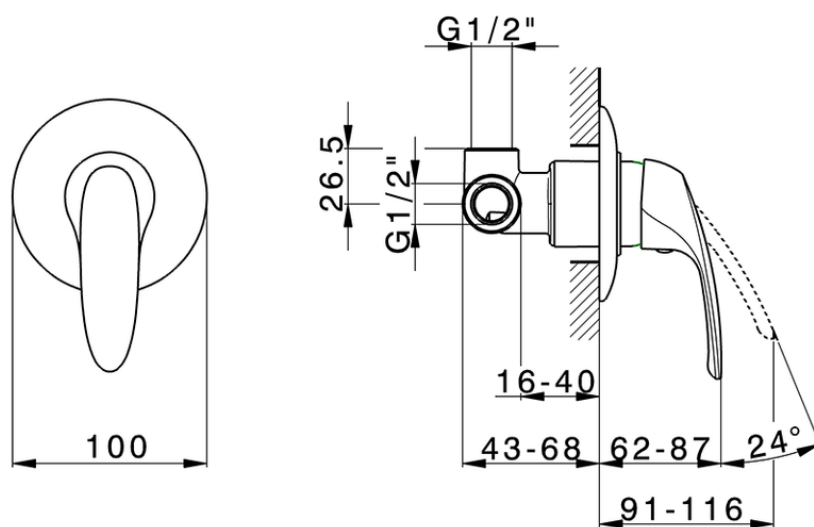

## Concealed single lever shower valve FLASH\_FL000300

FL000300

<https://en.cisal.it/concealed-single-lever-shower-valve-flash-fl000300>

2026-04-29