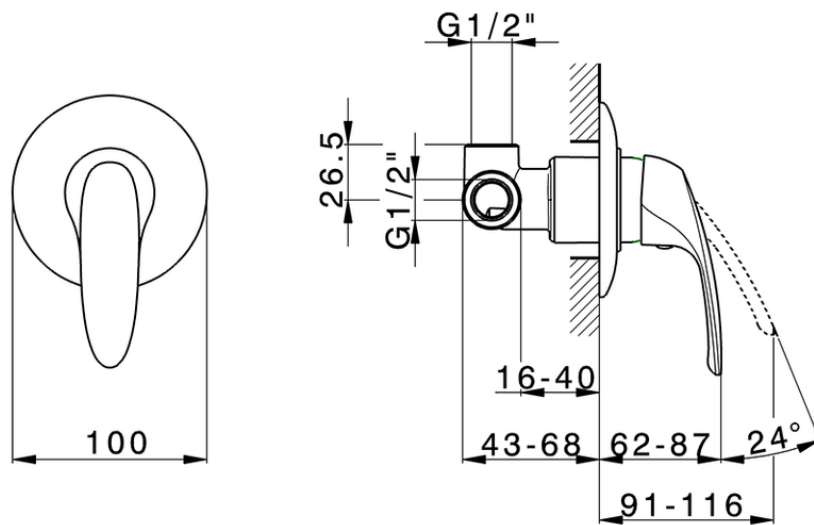

## Concealed single lever shower valve FLASH\_FL000300

FL000300

<https://en.cisal.it/concealed-single-lever-shower-valve-flash-fl000300>

2026-04-08