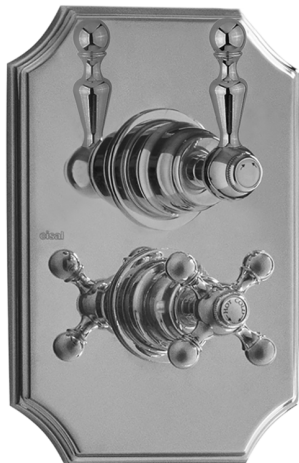

Exposed part for 1-outlet con.thermo.shower valve ARCANA CERAMIC_AC007280

MODEL **AC007280**

Exposed part for 1-outlet con.thermo.shower valve, stopvalve, without concealed part, for items ZA007281

AVAILABLE FINISHINGS

-  **21** 21 Chrome
-  **24** 24 Gold
-  **26** 26 Old Copper
-  **27** 27 Old Bronze
-  **2A** 2A Satin Brushed Nickel

CHARACTERISTICS

Installation **Concealed**
 Required concealed parts **ZA007281**

Thermostatic

The Cisal thermostatic is your personal water manager, helping you to handle, control and save water and energy.

1-outlet Concealed thermostatic shower valve CONCEALED_ZA007281

MODEL **ZA007281**

1-outlet Concealed thermostatic shower valve, Stopvalve with 1/2" outlet, without trim kit

AVAILABLE FINISHINGS

CHARACTERISTICS

Concealed **1**
 Cartridge Spare Parts **24.04A.PP**

8x20 Plus P Thermostatic Valve

Thermostatic

The Cisal thermostatic is your personal water manager, helping you to handle, control and save water and energy.