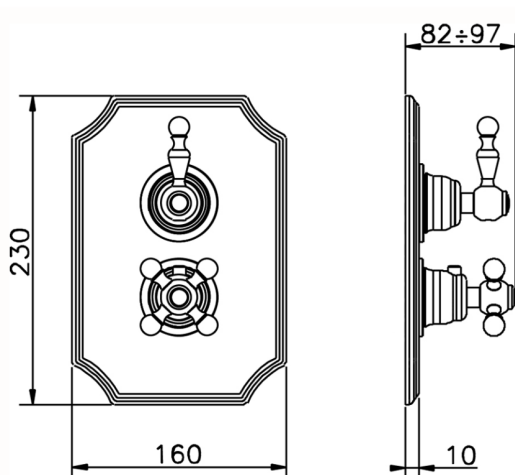

Exposed part for 1-outlet con.thermo.shower valve ARCANA CERAMIC_AC007280

MODEL **AC007280**

Exposed part for 1-outlet con.thermo.shower valve, stopvalve, without concealed part, for items ZA007281

AVAILABLE FINISHINGS

-  **21** 21 Chrome
-  **24** 24 Gold
-  **26** 26 Old Copper
-  **27** 27 Old Bronze
-  **2A** 2A Satin Brushed Nickel

CHARACTERISTICS

Installation **Concealed**
 Required concealed parts **ZA007281**

Thermostatic