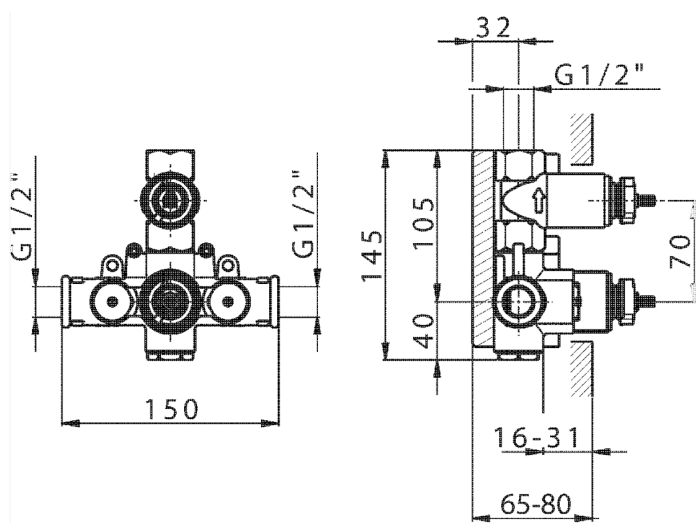

1-outlet Concealed thermostatic shower valve CONCEALED_ZA007281

MODEL **ZA007281**

1-outlet Concealed thermostatic shower valve, Stopvalve with 1/2" outlet, without trim kit

AVAILABLE FINISHINGS

CHARACTERISTICS

Concealed **1**
Cartridge Spare Parts **24.04A.PP**

8x20 Plus P Thermostatic Valve

Thermostatic

The Cisal thermostatic is your personal water manager, helping you to handle, control and save water and energy.

2024-12-22