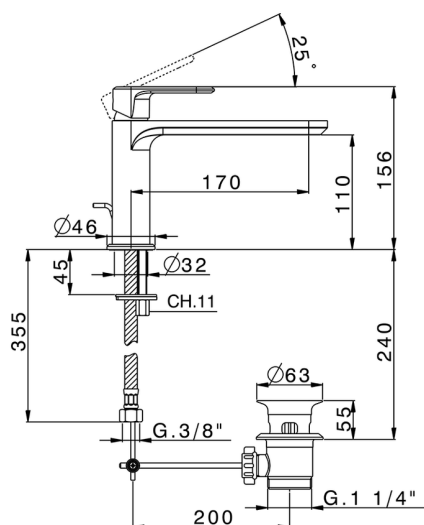

## Single lever washbasin mixer LINEAVIVA\_LV001510

MODEL **LV001510**

Single lever washbasin mixer, with automatic 1"1/4 automatic pop-up waste, G.3/8" stainless steel flexible hose

### CHARACTERISTICS

Cartridge Spare Parts **ZZ96550000**

**25 mm Cartridge**

2024-10-18