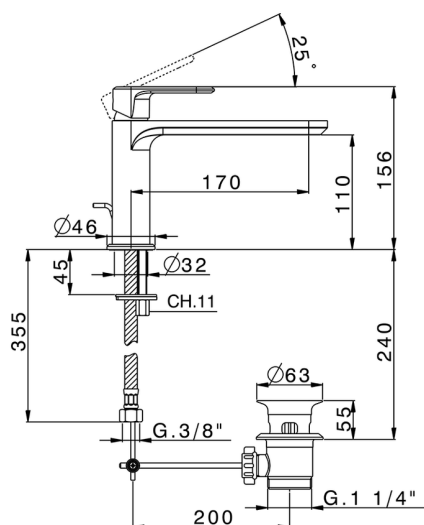

## Single lever washbasin mixer LINEAVIVA\_LV001510

MODEL **LV001510**

Single lever washbasin mixer, with automatic 1"1/4 automatic pop-up waste, G.3/8" stainless steel flexible hose

### CHARACTERISTICS

Cartridge Spare Parts **ZZ96550000**

**25 mm Cartridge**

2024-09-16