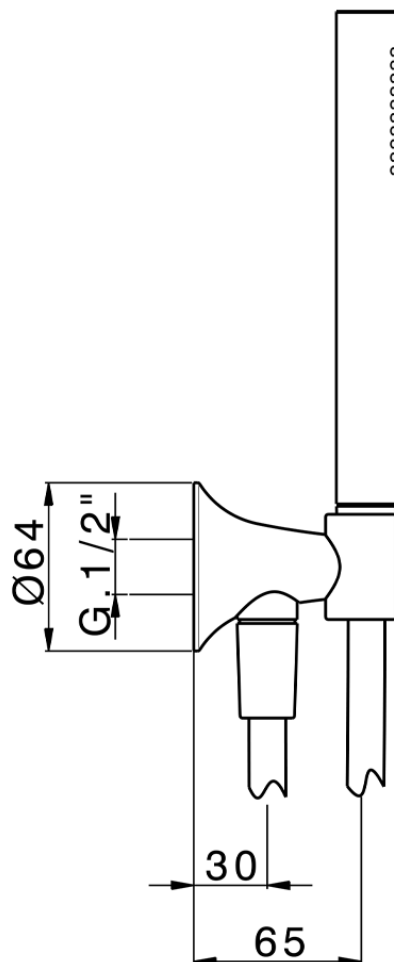

Shower set with wall elbow VITA_VI003033

VI003033

<https://en.cisal.it/shower-set-with-wall-elbow-vita-vi003033>

2026-04-04