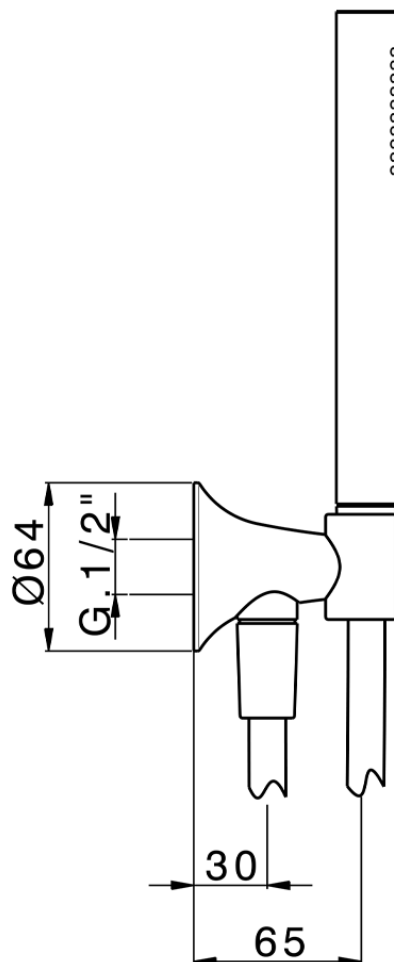

Shower set with wall elbow VITA_VI003033

VI003033

<https://en.cisal.it/shower-set-with-wall-elbow-vita-vi003033>

2026-06-25