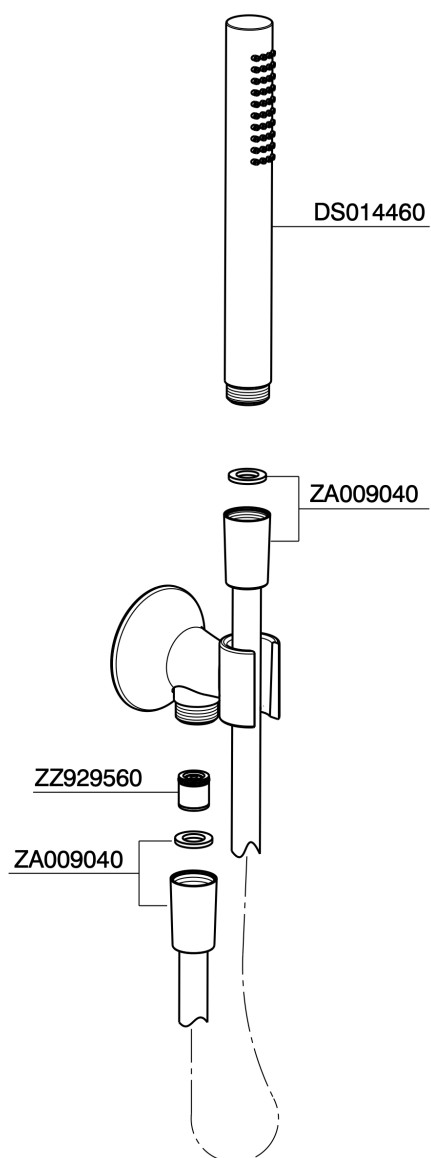

Shower set with wall elbow VITA_VI003033

MODEL **VI003033**

Shower set with wall elbow, wall mounted handshower holder, 23 mm Brass One Spray handshower, 150 cm SUPREME smooth flexible hose

AVAILABLE FINISHINGS

-  **21** 21 Chrome
-  **2Q** 2Q Black Titanium
-  **40** 40 Matt Black
-  **4Q** 4Q Matt White

CHARACTERISTICS

Shower set with wall elbow VITA_VI003033

VI003033

<https://en.cisal.it/shower-set-with-wall-elbow-vita-vi003033>