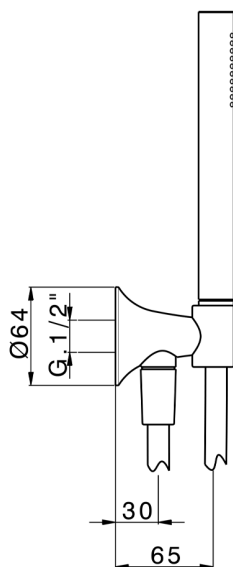

Shower set with wall elbow VITA_VI003033

MODEL **VI003033**

Shower set with wall elbow, wall mounted handshower holder, 23 mm Brass One Spray handshower, 150 cm SUPREME smooth flexible hose

AVAILABLE FINISHINGS

-  **21** 21 Chrome
-  **2Q** 2Q Black Titanium
-  **40** 40 Matt Black
-  **4Q** 4Q Matt White

CHARACTERISTICS

Shower set with wall elbow VITA_VI003033

VI003033

<https://en.cisal.it/shower-set-with-wall-elbow-vita-vi003033>