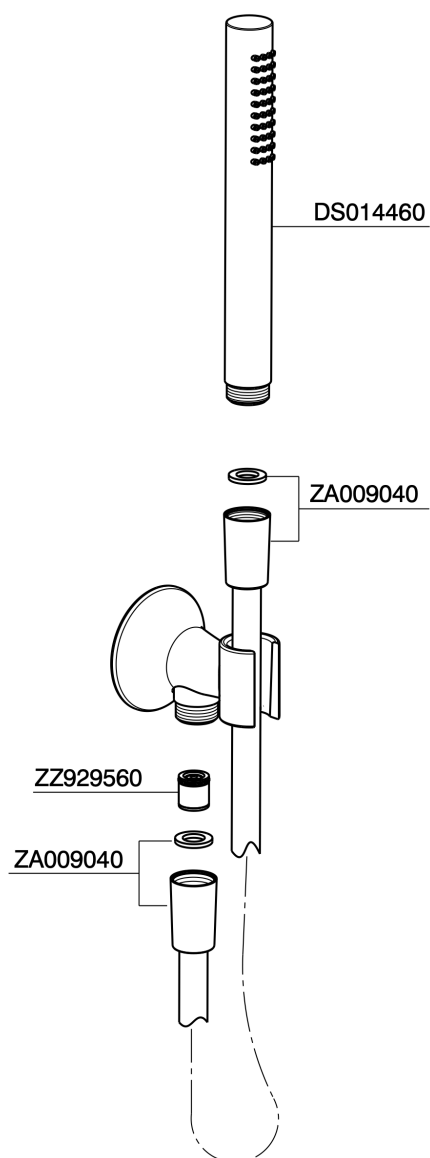

## Shower set with wall elbow VITA\_VI003033

MODEL **VI003033**

Shower set with wall elbow, wall mounted handshower holder, 23 mm Brass One Spray handshower, 150 cm SUPREME smooth flexible hose

### AVAILABLE FINISHINGS

-  **21** 21 Chrome
-  **2Q** 2Q Black Titanium
-  **40** 40 Matt Black
-  **4Q** 4Q Matt White

## Shower set with wall elbow VITA\_VI003033

VI003033

<https://en.cisal.it/shower-set-with-wall-elbow-vita-vi003033>

2026-06-04