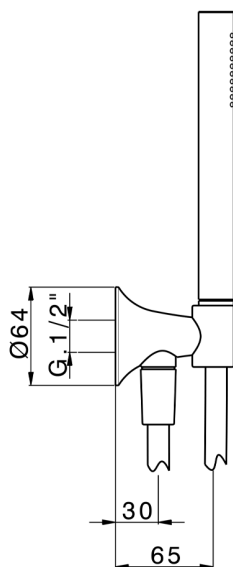

Shower set with wall elbow VITA_VI003033

MODEL **VI003033**

Shower set with wall elbow, wall mounted handshower holder, 23 mm Brass One Spray handshower, 150 cm SUPREME smooth flexible hose

AVAILABLE FINISHINGS

- **21** 21 Chrome
- **2Q** 2Q Black Titanium
- **40** 40 Matt Black
- **4Q** 4Q Matt White

CHARACTERISTICS