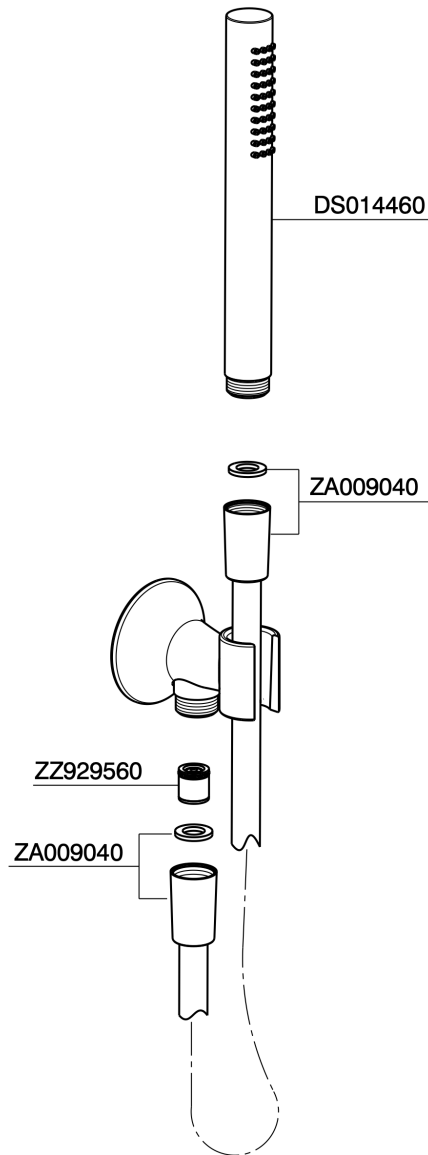

Shower set with wall elbow VITA_VI003033

MODEL **VI003033**

Shower set with wall elbow, wall mounted handshower holder, 23 mm Brass One Spray handshower, 150 cm SUPREME smooth flexible hose

AVAILABLE FINISHINGS

-  **21** 21 Chrome
-  **2Q** 2Q Black Titanium
-  **40** 40 Matt Black
-  **4Q** 4Q Matt White

CHARACTERISTICS

Shower set with wall elbow VITA_VI003033

VI003033

<https://en.cisal.it/shower-set-with-wall-elbow-vita-vi003033>