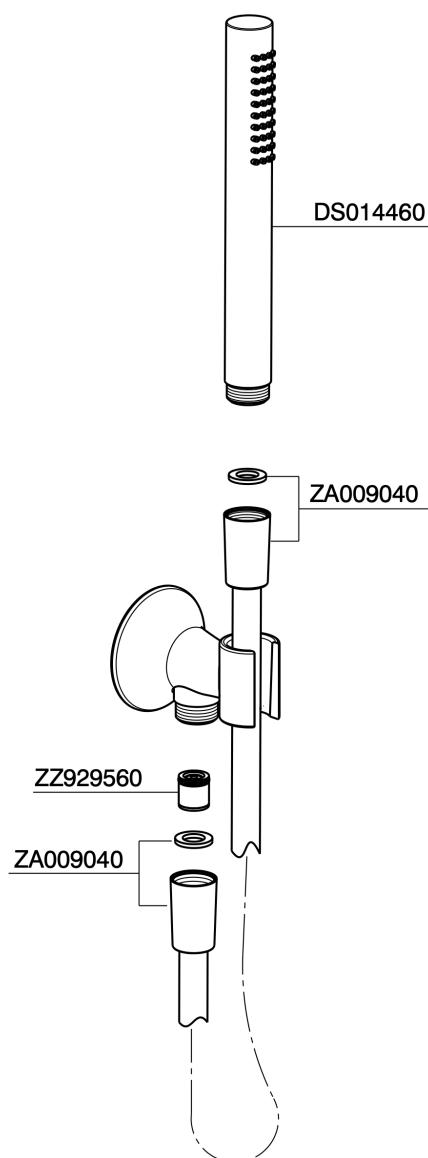

Shower set with wall elbow VITA_VI003033

VI003033

<https://en.cisal.it/shower-set-with-wall-elbow-vita-vi003033>

2026-06-04