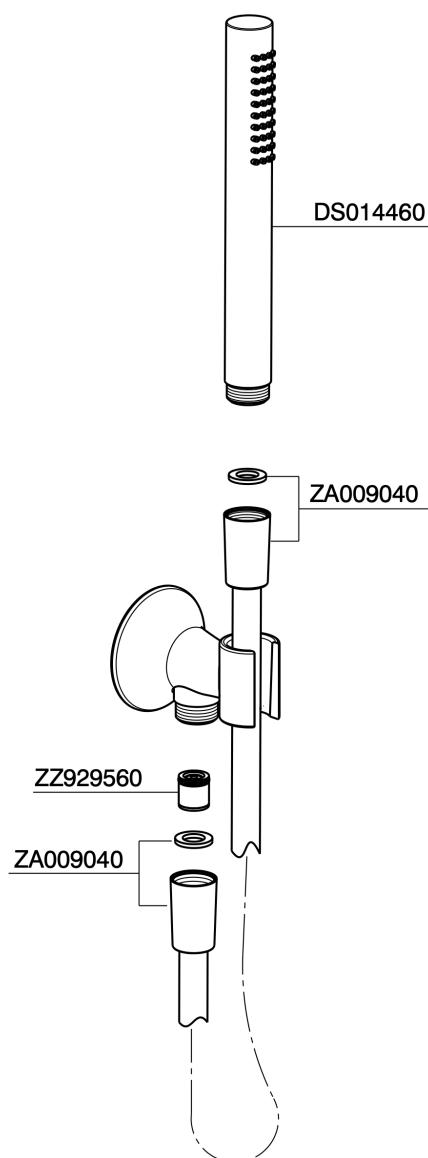

Shower set with wall elbow VITA_VI003033

VI003033

<https://en.cisal.it/shower-set-with-wall-elbow-vita-vi003033>

2026-05-15