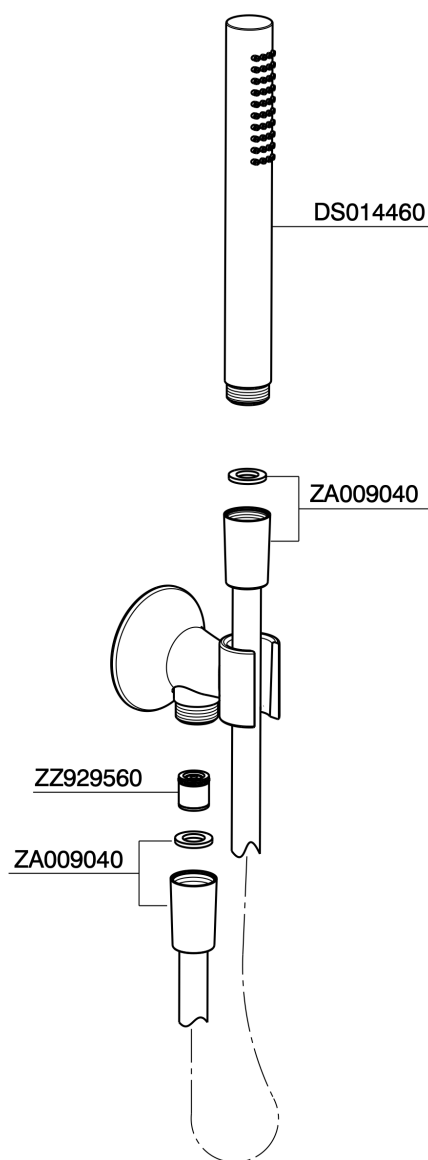

Shower set with wall elbow VITA_VI003033

VI003033

<https://en.cisal.it/shower-set-with-wall-elbow-vita-vi003033>

2026-06-05