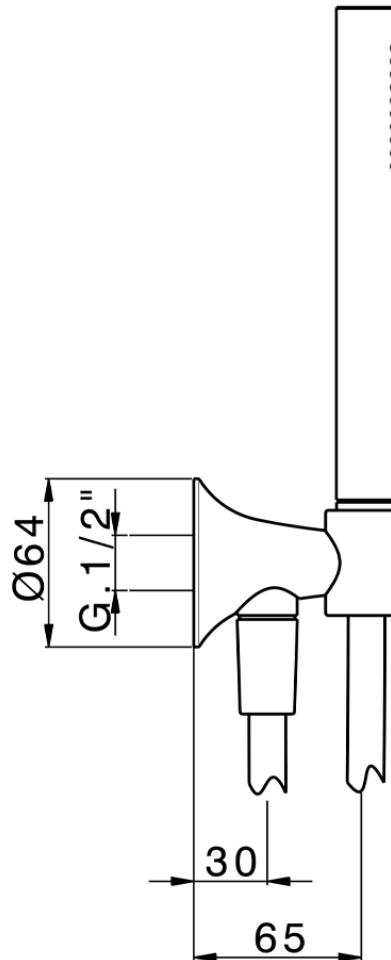

Shower set with wall elbow VITA_VI003033

VI003033

<https://en.cisal.it/shower-set-with-wall-elbow-vita-vi003033>

2026-06-24