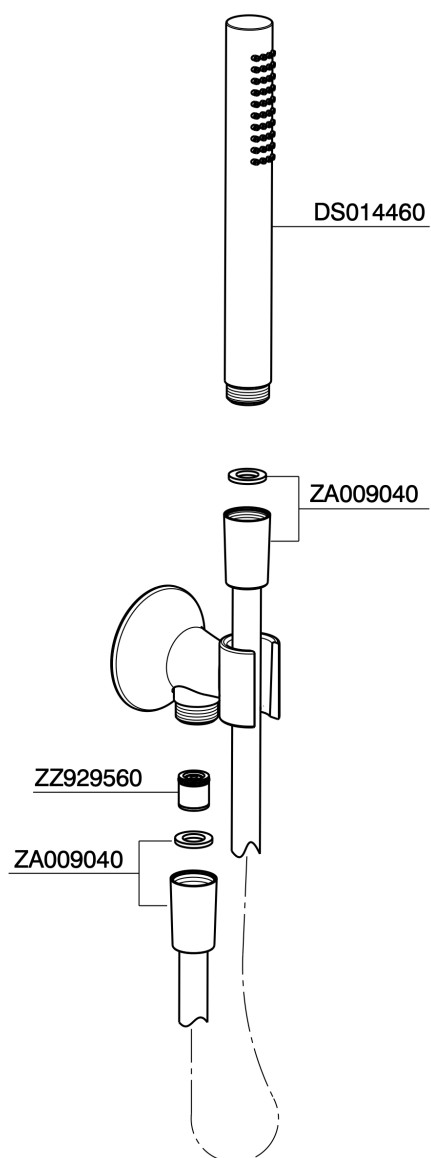

## Shower set with wall elbow VITA\_VI003033

MODEL **VI003033**

Shower set with wall elbow, wall mounted handshower holder, 23 mm Brass One Spray handshower, 150 cm SUPREME smooth flexible hose

### AVAILABLE FINISHINGS

-  **21** 21 Chrome
-  **2Q** 2Q Black Titanium
-  **40** 40 Matt Black
-  **4Q** 4Q Matt White

## Shower set with wall elbow VITA\_VI003033

VI003033

<https://en.cisal.it/shower-set-with-wall-elbow-vita-vi003033>

2026-04-04