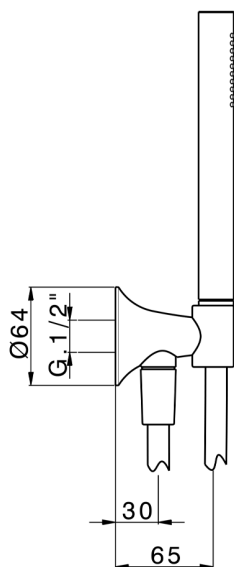

## Shower set with wall elbow VITA\_VI003033

MODEL **VI003033**

Shower set with wall elbow, wall mounted handshower holder, 23 mm Brass One Spray handshower, 150 cm SUPREME smooth flexible hose

## Shower set with wall elbow VITA\_VI003033

VI003033

<https://en.cisal.it/shower-set-with-wall-elbow-vita-vi003033>

2026-04-04