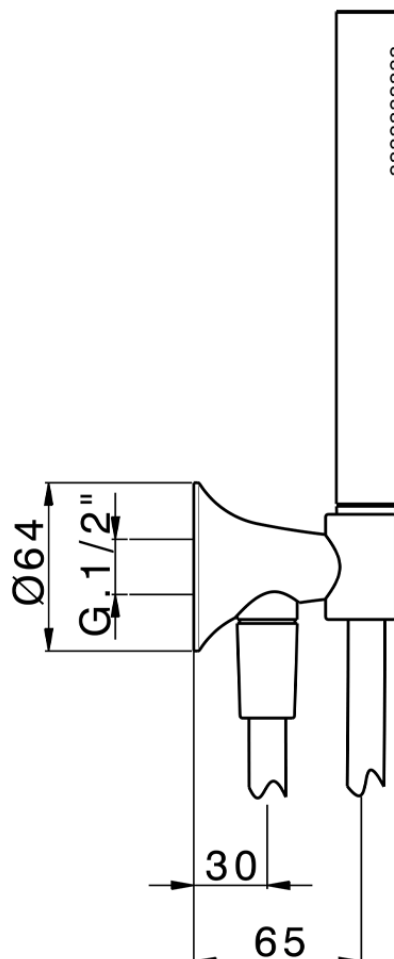

Shower set with wall elbow VITA_VI003033

VI003033

<https://en.cisal.it/shower-set-with-wall-elbow-vita-vi003033>

2026-04-24