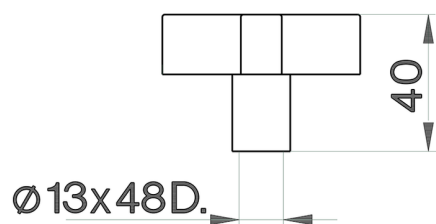

Handle Barcelona SPARE PARTS_ZZ932900

MODEL **ZZ932900**

Handle Barcelona,for concealed valve

AVAILABLE FINISHINGS

21 21 Chrome

2A 2A Satin Brushed Nickel

CHARACTERISTICS

2025-01-05