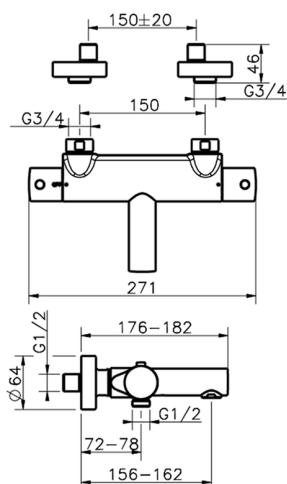

Thermostatic bath mixer SLIM_SMT23010

MODEL **SMT23010**

Thermostatic bath mixer, without shower set, 1/2" M flexible connection

AVAILABLE FINISHINGS

-  **21** 21 Chrome
-  **2B** 2B Polished Nickel
-  **40** 40 Matt Black
-  **4Q** 4Q Matt White

CHARACTERISTICS

Cartridge Spare Parts **24.04A.PP**

8x20 Plus P Thermostatic Valve

DeviaStop

The Cisal Devia Stop technology allows to adjust the water flow and to direct it to the selected output point (overhead soaker, hand shower, etc).