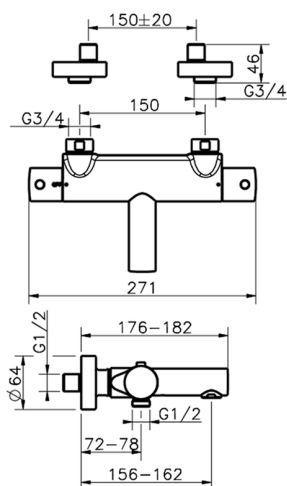

Thermostatic bath mixer SLIM_SMT23010

MODEL **SMT23010**

Thermostatic bath mixer, without shower set, 1/2" M flexible connection

AVAILABLE FINISHINGS

-  **21** 21 Chrome
-  **2B** 2B Polished Nickel
-  **40** 40 Matt Black
-  **4Q** 4Q Matt White

CHARACTERISTICS

Cartridge Spare Parts **24.04A.PP**
8x20 Plus P Thermostatic Valve

DeviaStop

The Cisal Devia Stop technology allows to adjust the water flow and to direct it to the selected output point (overhead soaker, hand shower, etc).