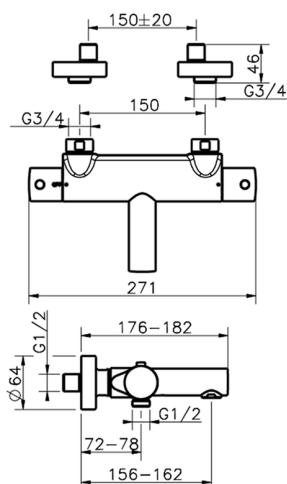

Thermostatic bath mixer SLIM_SMT23010

MODEL **SMT23010**

Thermostatic bath mixer, without shower set, 1/2" M flexible connection

AVAILABLE FINISHINGS

-  **21** 21 Chrome
-  **2B** 2B Polished Nickel
-  **40** 40 Matt Black
-  **4Q** 4Q Matt White

CHARACTERISTICS

Cartridge Spare Parts **24.04A.PP**
8x20 Plus P Thermostatic Valve

DeviaStop

The Cisal Devia Stop technology allows to adjust the water flow and to direct it to the selected output point (overhead soaker, hand shower, etc).