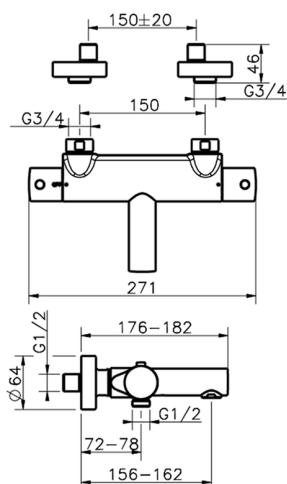

## Thermostatic bath mixer SLIM\_SMT23010

MODEL **SMT23010**

Thermostatic bath mixer, without shower set, 1/2" M flexible connection

### CHARACTERISTICS

Cartridge Spare Parts **24.04A.PP**

**8x20 Plus P Thermostatic Valve**