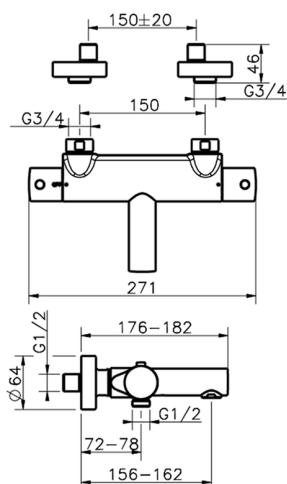

## Thermostatic bath mixer SLIM\_SMT23010

MODEL **SMT23010**

Thermostatic bath mixer, without shower set, 1/2" M flexible connection

### CHARACTERISTICS

Cartridge Spare Parts **24.04A.PP**  
**8x20 Plus P Thermostatic Valve**