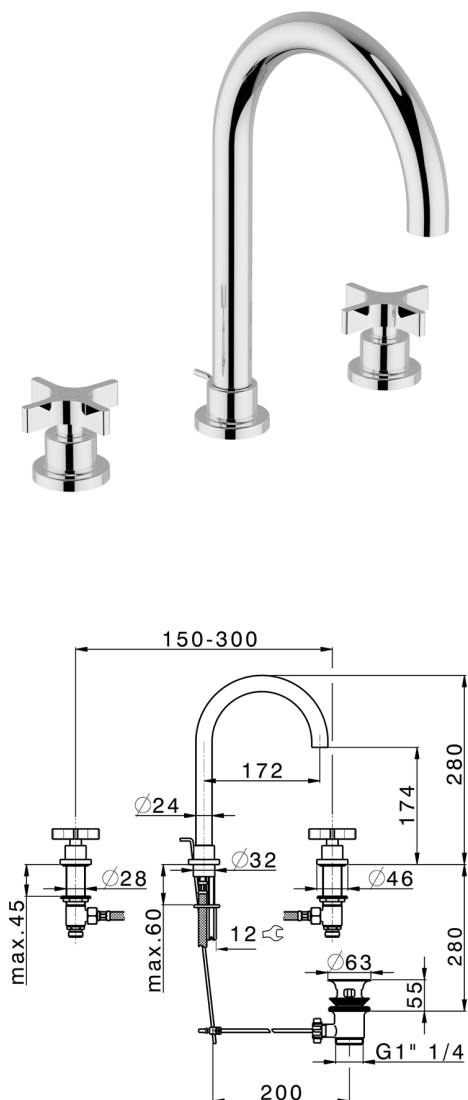

3 hole washbasin mixer GRACE_GS001060

MODEL **GS001060**

3 hole washbasin mixer, with automatic 1"1/4 automatic pop-up waste

AVAILABLE FINISHINGS

-  **21** 21 Chrome
-  **2F** 2F Brushed Nickel
-  **2W** 2W Brushed Gold
-  **5H** 5H Dark Brass Brushed
-  **5L** 5L Brushed Black Titanium
-  **6T** 6T Chrome/Matt Black