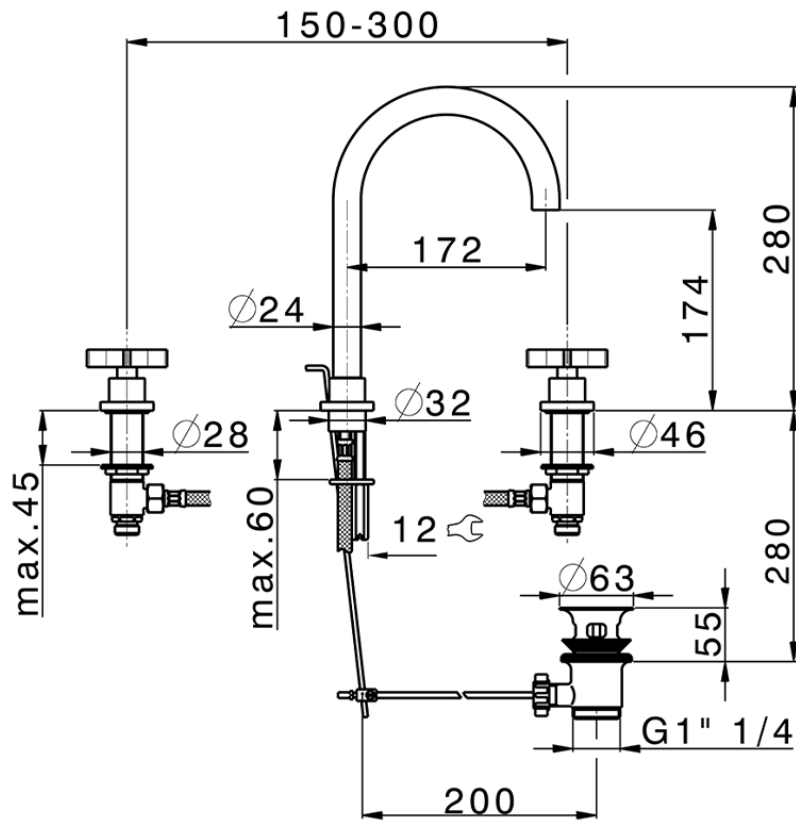

3 hole washbasin mixer GRACE_GS001060

GS001060

<https://en.cisal.it/3-hole-washbasin-mixer-grace-gs001060>

2026-04-09