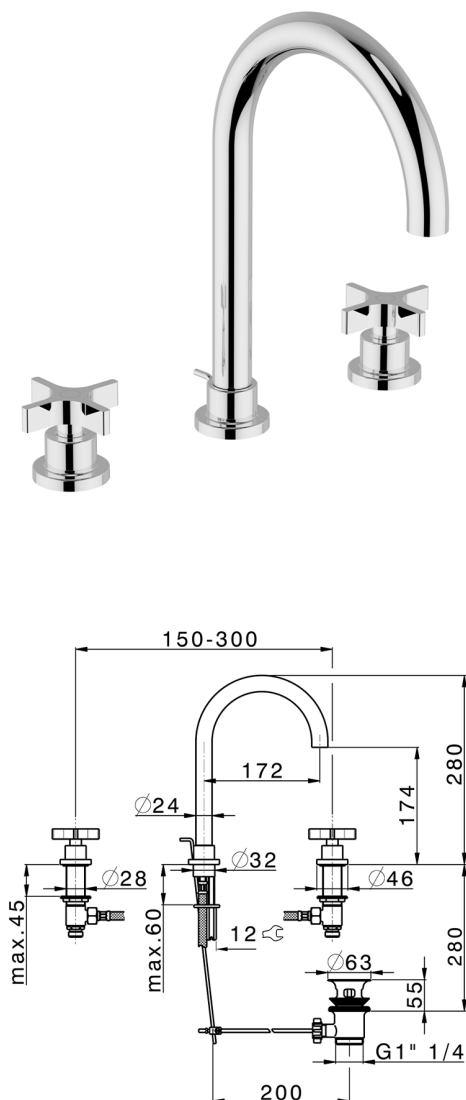

## 3 hole washbasin mixer GRACE\_GS001060

MODEL **GS001060**

3 hole washbasin mixer, with automatic 1"1/4 automatic pop-up waste

### AVAILABLE FINISHINGS

-  **21** 21 Chrome
-  **2F** 2F Brushed Nickel
-  **2W** 2W Brushed Gold
-  **5H** 5H Dark Brass Brushed
-  **5L** 5L Brushed Black Titanium
-  **6T** 6T Chrome/Matt Black