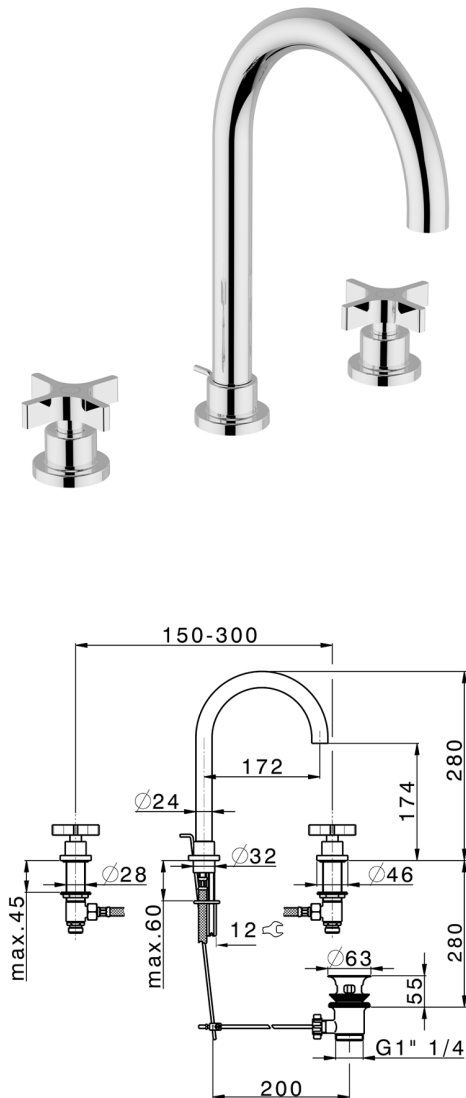

3 hole washbasin mixer GRACE_GS001060

MODEL **GS001060**

3 hole washbasin mixer, with automatic 1"1/4 automatic pop-up waste

AVAILABLE FINISHINGS

-  **21** 21 Chrome
-  **2F** 2F Brushed Nickel
-  **2W** 2W Brushed Gold
-  **5H** 5H Dark Brass Brushed
-  **5L** 5L Brushed Black Titanium
-  **6T** 6T Chrome/Matt Black