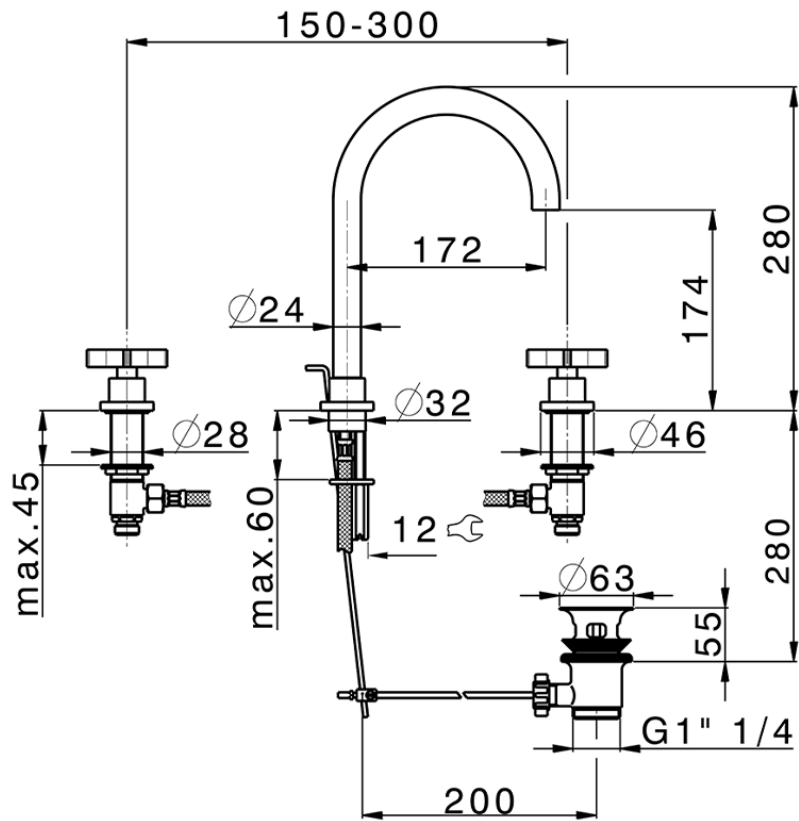

3 hole washbasin mixer GRACE_GS001060

GS001060

<https://en.cisal.it/3-hole-washbasin-mixer-grace-gs001060>

2026-06-14