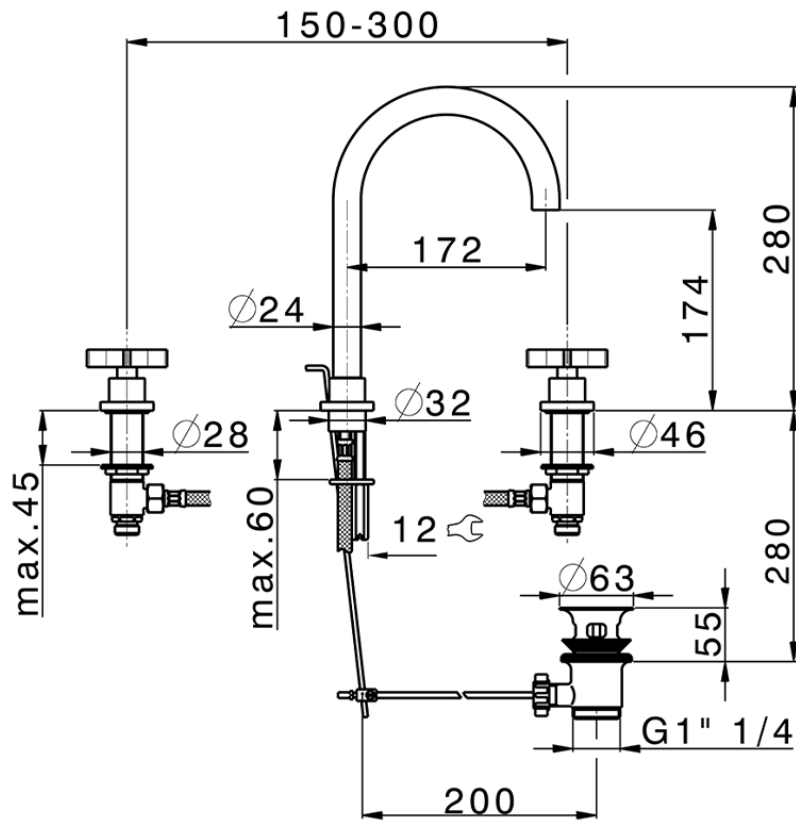

3 hole washbasin mixer GRACE_GS001060

GS001060

<https://en.cisal.it/3-hole-washbasin-mixer-grace-gs001060>

2026-06-13