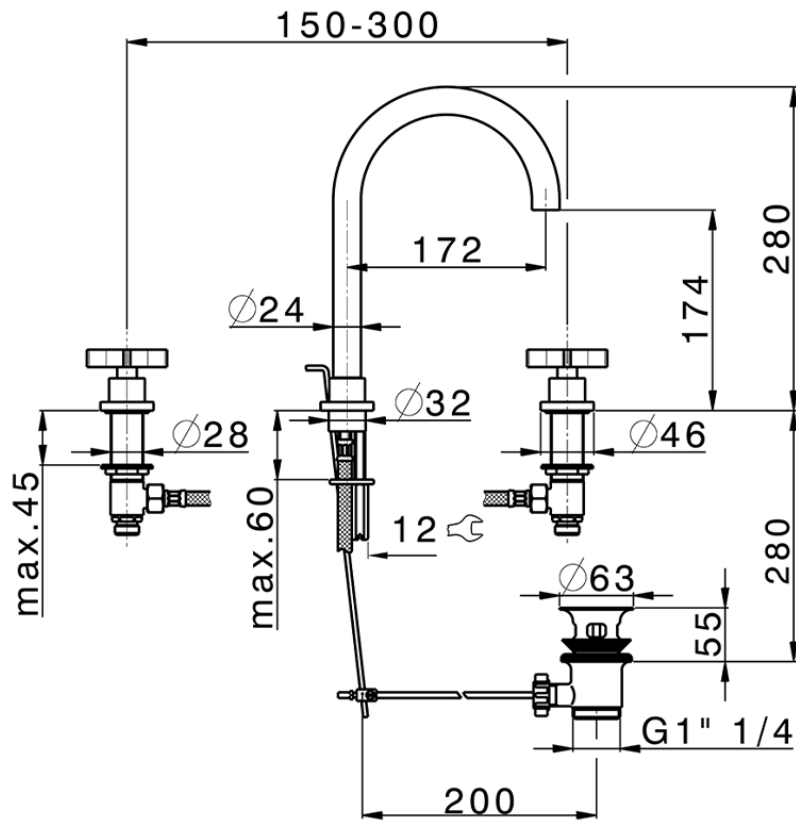

3 hole washbasin mixer GRACE_GS001060

GS001060

<https://en.cisal.it/3-hole-washbasin-mixer-grace-gs001060>

2026-06-14