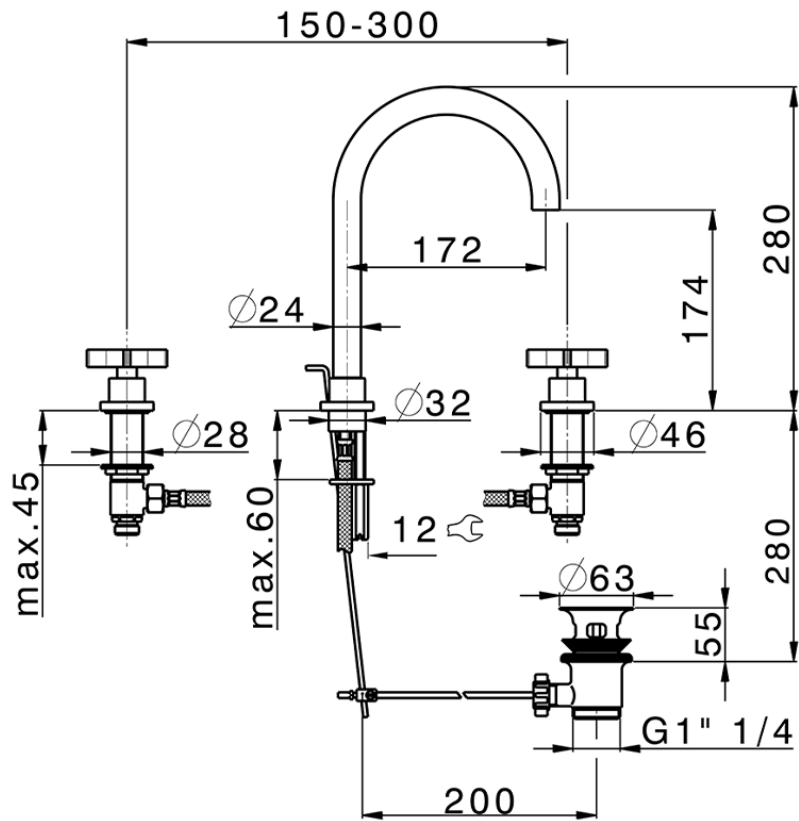

3 hole washbasin mixer GRACE_GS001060

GS001060

<https://en.cisal.it/3-hole-washbasin-mixer-grace-gs001060>

2026-04-29