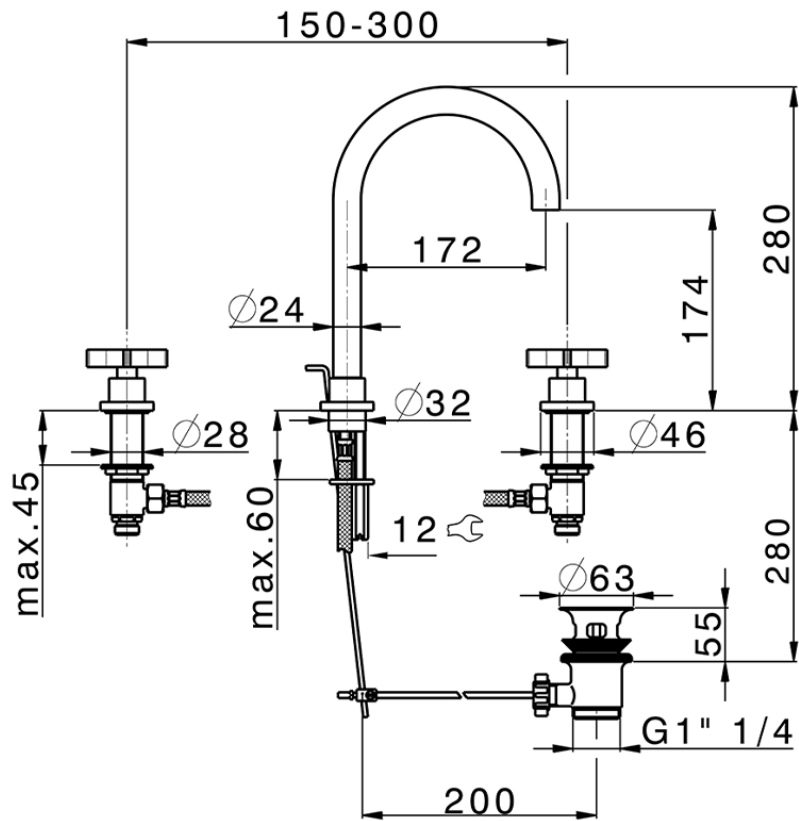

3 hole washbasin mixer GRACE_GS001060

GS001060

<https://en.cisal.it/3-hole-washbasin-mixer-grace-gs001060>

2026-05-20