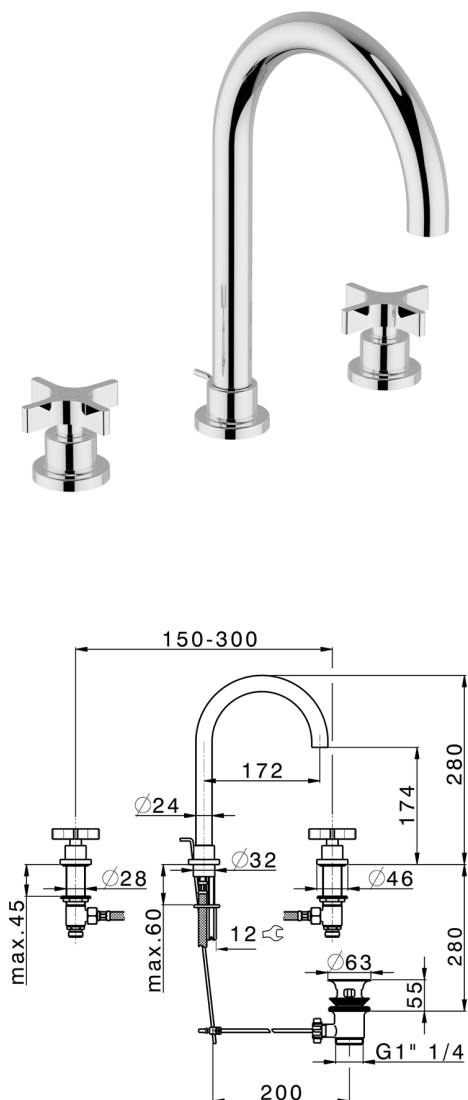

## 3 hole washbasin mixer GRACE\_GS001060

MODEL **GS001060**

3 hole washbasin mixer, with automatic 1"1/4 automatic pop-up waste

### AVAILABLE FINISHINGS

-  **21** 21 Chrome
-  **2F** 2F Brushed Nickel
-  **2W** 2W Brushed Gold
-  **5H** 5H Dark Brass Brushed
-  **5L** 5L Brushed Black Titanium
-  **6T** 6T Chrome/Matt Black