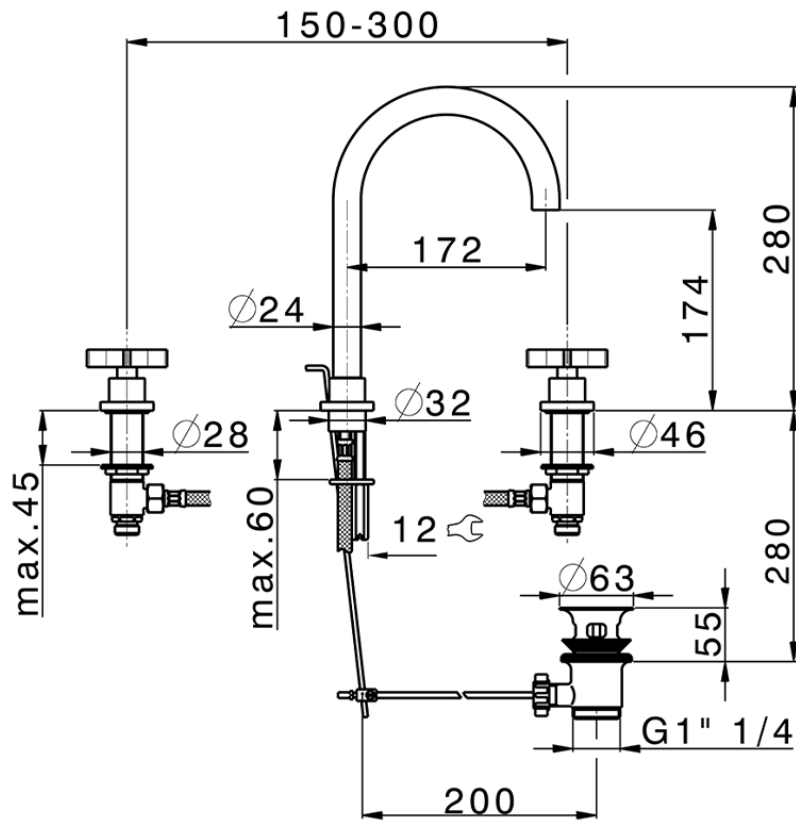

3 hole washbasin mixer GRACE_GS001060

GS001060

<https://en.cisal.it/3-hole-washbasin-mixer-grace-gs001060>

2026-05-20