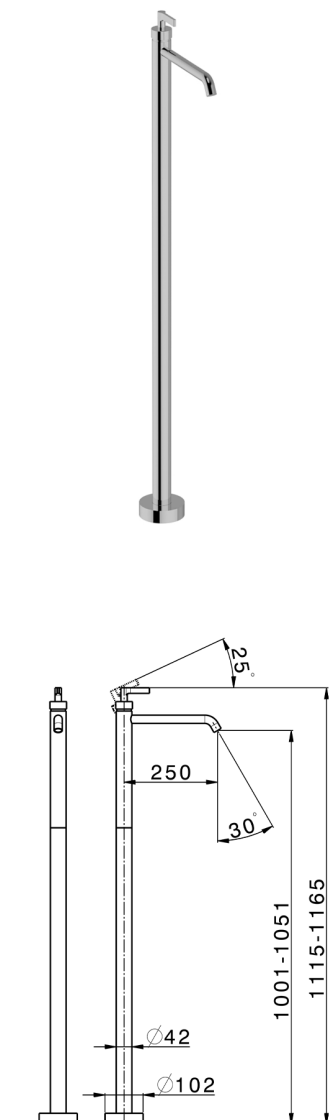

Exposed part for single basin on the floor GRACE_GC014510

MODEL **GC014510**

Exposed part for single basin on the floor, without concealed part, for item ZA004510

AVAILABLE FINISHINGS

-  **21** 21 Chrome
-  **2F** 2F Brushed Nickel
-  **2W** 2W Brushed Gold
-  **5H** 5H Dark Brass Brushed
-  **5L** 5L Brushed Black Titanium
-  **6T** 6T Chrome/Matt Black

CHARACTERISTICS

Cartridge Spare Parts **ZZ99672000**

35 mm Cartridge

Installation **Concealed**

Required concealed parts **ZA004510**

EcoStop

EcoStop feature limits water flow to approximately 50% of maximum output with one point of resistance on setting. Push slightly past the middle stop only when full water output is required. This will save water up to 50%.

Concealed part single lever free-standing CONCEALED_ZA004510

MODEL **ZA004510**

Concealed part single lever free-standing

AVAILABLE FINISHINGS

 **04** 04 Without finishing

CHARACTERISTICS

Concealed **1**

2026-04-06