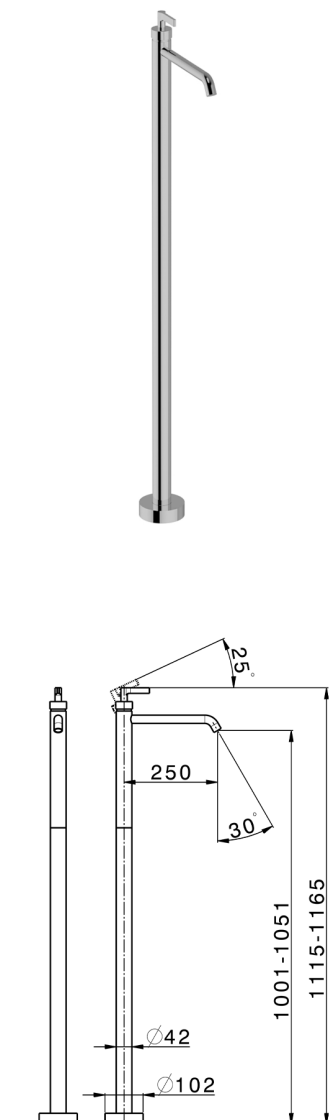

Exposed part for single basin on the floor GRACE_GC014510

MODEL **GC014510**

Exposed part for single basin on the floor, without concealed part, for item ZA004510

AVAILABLE FINISHINGS

-  **21** 21 Chrome
-  **2F** 2F Brushed Nickel
-  **2W** 2W Brushed Gold
-  **5H** 5H Dark Brass Brushed
-  **5L** 5L Brushed Black Titanium
-  **6T** 6T Chrome/Matt Black

CHARACTERISTICS

Cartridge Spare Parts **ZZ99672000**

35 mm Cartridge

Installation **Concealed**

Required concealed parts **ZA004510**

EcoStop

EcoStop feature limits water flow to approximately 50% of maximum output with one point of resistance on setting. Push slightly past the middle stop only when full water output is required. This will save water up to 50%.

Concealed part single lever free-standing CONCEALED_ZA004510

MODEL **ZA004510**

Concealed part single lever free-standing

AVAILABLE FINISHINGS

 **04** 04 Without finishing

CHARACTERISTICS

Concealed **1**

2026-06-14