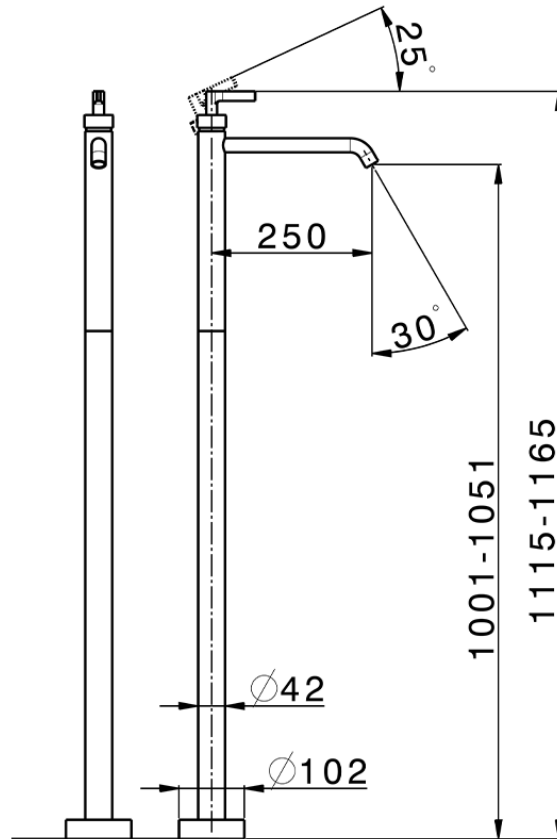

Exposed part for single basin on the floor GRACE_GC014510

GC014510

<https://en.cisal.it/exposed-part-for-single-basin-on-the-floor-grace-gc014510>

ZA004510

<https://en.cisal.it/concealed-part-single-lever-free-standing-concealed-za004510>