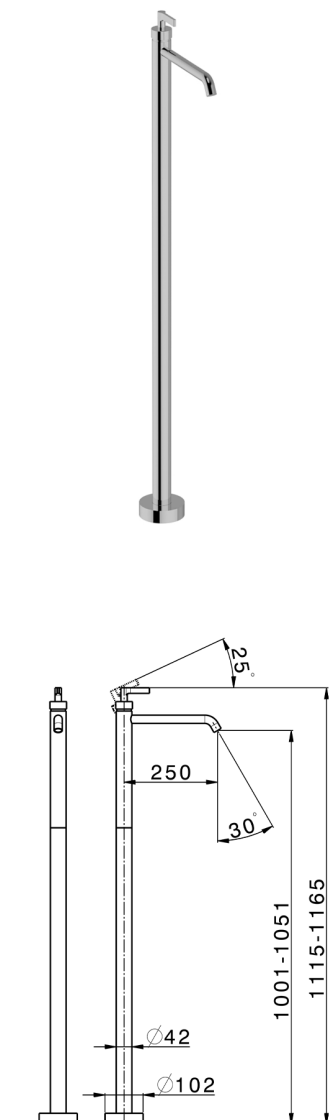

## Exposed part for single basin on the floor GRACE\_GC014510

MODEL **GC014510**

Exposed part for single basin on the floor, without concealed part, for item ZA004510

### CHARACTERISTICS

Cartridge Spare Parts **ZZ99672000**

**35 mm Cartridge**

Installation **Concealed**

Required concealed parts **ZA004510**

### EcoStop

EcoStop feature limits water flow to approximately 50% of maximum output with one point of resistance on setting. Push slightly past the middle stop only when full water output is required. This will save water up to 50%.

## Concealed part single lever free-standing CONCEALED\_ZA004510

MODEL **ZA004510**

Concealed part single lever free-standing

AVAILABLE FINISHINGS

 **04** 04 Without finishing

CHARACTERISTICS

Concealed **1**