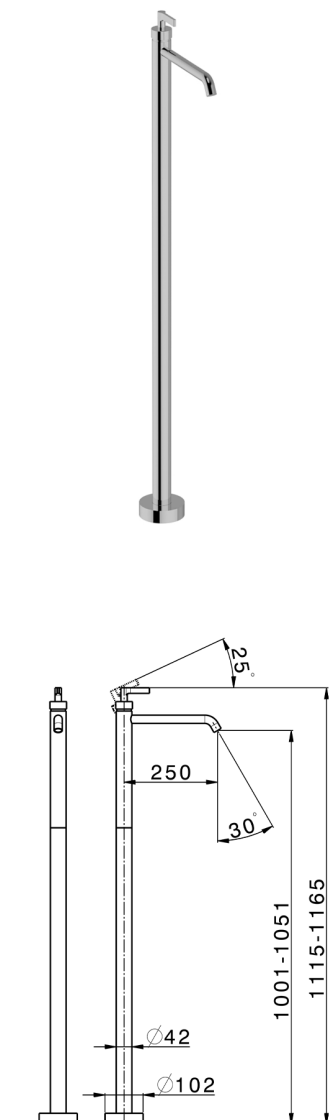

Exposed part for single basin on the floor GRACE_GC014510

MODEL **GC014510**

Exposed part for single basin on the floor, without concealed part, for item ZA004510

AVAILABLE FINISHINGS

-  **21** 21 Chrome
-  **2F** 2F Brushed Nickel
-  **2W** 2W Brushed Gold
-  **5H** 5H Dark Brass Brushed
-  **5L** 5L Brushed Black Titanium
-  **6T** 6T Chrome/Matt Black

CHARACTERISTICS

Cartridge Spare Parts **ZZ99672000**

35 mm Cartridge

Installation **Concealed**

Required concealed parts **ZA004510**

EcoStop

EcoStop feature limits water flow to approximately 50% of maximum output with one point of resistance on setting. Push slightly past the middle stop only when full water output is required. This will save water up to 50%.

Concealed part single lever free-standing CONCEALED_ZA004510

MODEL **ZA004510**

Concealed part single lever free-standing

AVAILABLE FINISHINGS

 **04** 04 Without finishing

CHARACTERISTICS

Concealed **1**

2026-04-27