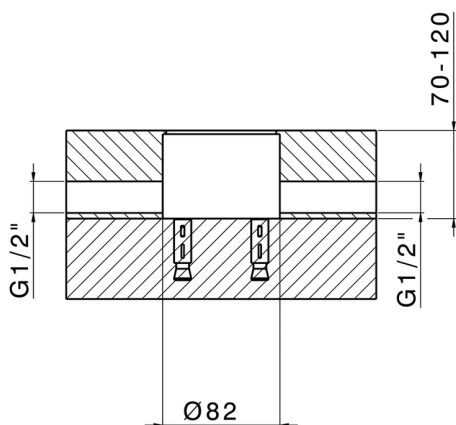

Exposed part for single basin on the floor GRACE_GC014510

MODEL **GC014510**

Exposed part for single basin on the floor, without concealed part, for item ZA004510

AVAILABLE FINISHINGS

-  **21** 21 Chrome
-  **2F** 2F Brushed Nickel
-  **2W** 2W Brushed Gold
-  **5H** 5H Dark Brass Brushed
-  **5L** 5L Brushed Black Titanium
-  **6T** 6T Chrome/Matt Black

CHARACTERISTICS

Cartridge Spare Parts **ZZ99672000**

35 mm Cartridge

Installation **Concealed**

Required concealed parts **ZA004510**

EcoStop

EcoStop feature limits water flow to approximately 50% of maximum output with one point of resistance on setting. Push slightly past the middle stop only when full water output is required. This will save water up to 50%.

Concealed part single lever free-standing CONCEALED_ZA004510

MODEL **ZA004510**

Concealed part single lever free-standing

AVAILABLE FINISHINGS

 **04** 04 Without finishing

CHARACTERISTICS

Concealed **1**

2026-06-13