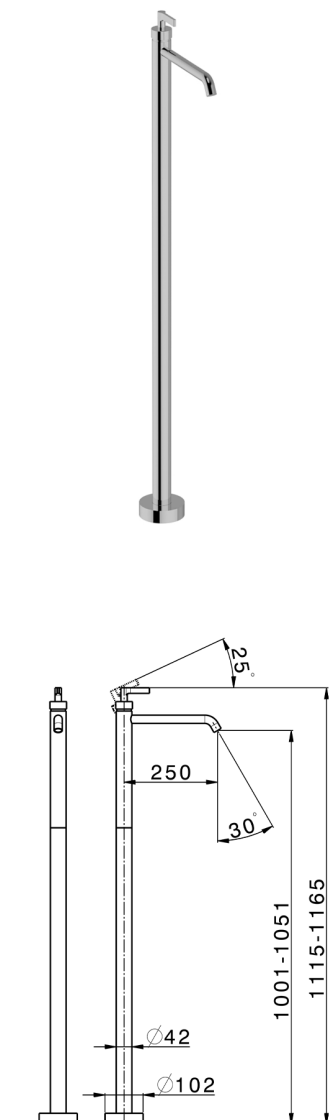

Exposed part for single basin on the floor GRACE_GC014510

MODEL **GC014510**

Exposed part for single basin on the floor, without concealed part, for item ZA004510

AVAILABLE FINISHINGS

-  **21** 21 Chrome
-  **2F** 2F Brushed Nickel
-  **2W** 2W Brushed Gold
-  **5H** 5H Dark Brass Brushed
-  **5L** 5L Brushed Black Titanium
-  **6T** 6T Chrome/Matt Black

CHARACTERISTICS

Cartridge Spare Parts **ZZ99672000**

35 mm Cartridge

Installation **Concealed**

Required concealed parts **ZA004510**

EcoStop

EcoStop feature limits water flow to approximately 50% of maximum output with one point of resistance on setting. Push slightly past the middle stop only when full water output is required. This will save water up to 50%.

Concealed part single lever free-standing CONCEALED_ZA004510

MODEL **ZA004510**

Concealed part single lever free-standing

AVAILABLE FINISHINGS

 **04** 04 Without finishing

CHARACTERISTICS

Concealed **1**

2026-06-13