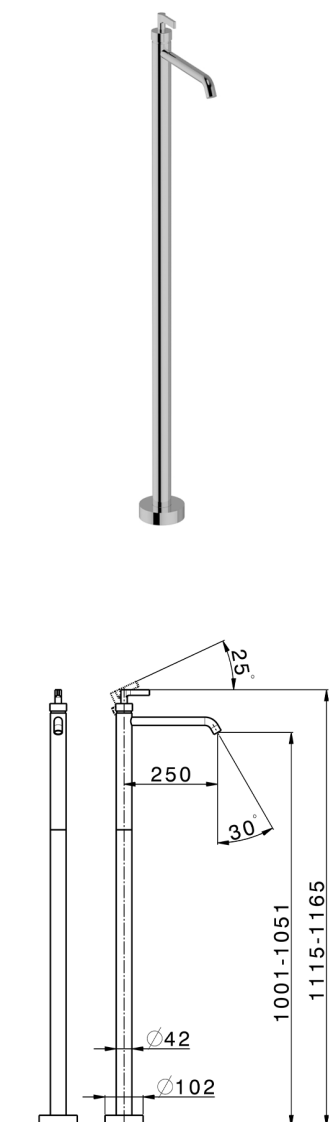

## Exposed part for single basin on the floor GRACE\_GC014510

MODEL **GC014510**

Exposed part for single basin on the floor, without concealed part, for item ZA004510

### CHARACTERISTICS

Cartridge Spare Parts **ZZ99672000**

**35 mm Cartridge**

Installation **Concealed**

Required concealed parts **ZA004510**

### EcoStop

EcoStop feature limits water flow to approximately 50% of maximum output with one point of resistance on setting. Push slightly past the middle stop only when full water output is required. This will save water up to 50%.

## Concealed part single lever free-standing CONCEALED\_ZA004510

MODEL **ZA004510**

Concealed part single lever free-standing

AVAILABLE FINISHINGS

 **04** 04 Without finishing

CHARACTERISTICS

Concealed **1**