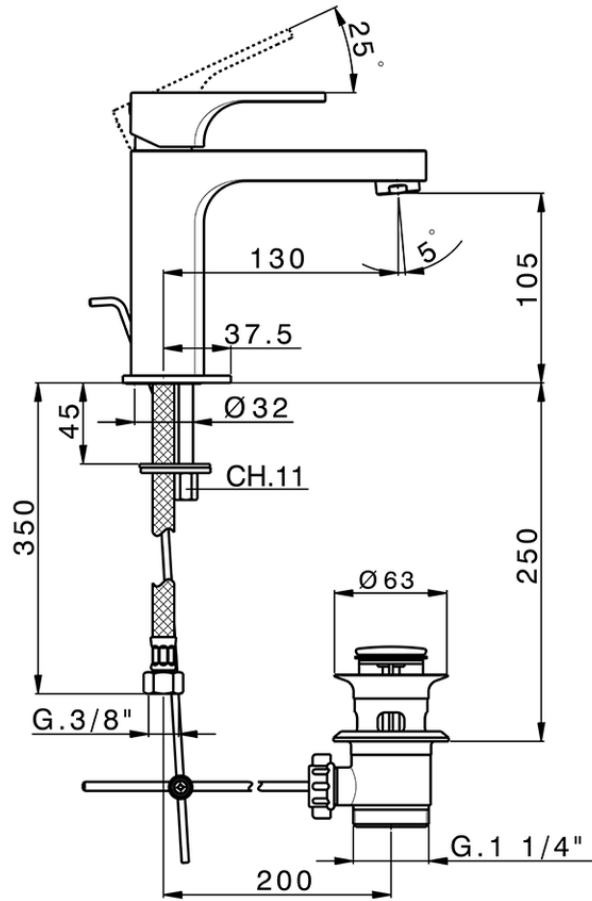

Single lever washbasin mixer large EnergySave CUBIC_CU000495

CU000495

<https://en.cisal.it/single-lever-washbasin-mixer-large-energysave-cubic-cu000495>

2026-06-13