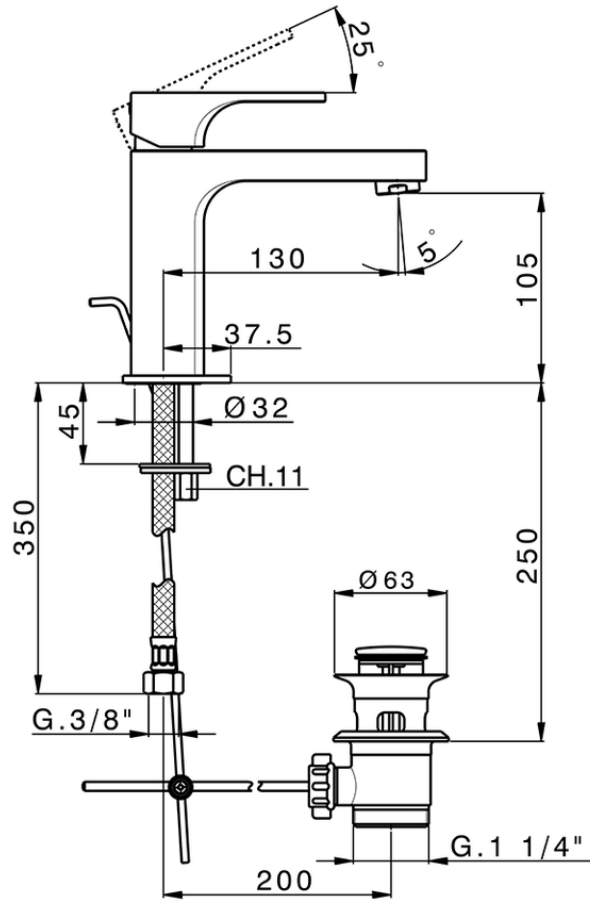

Single lever washbasin mixer large EnergySave CUBIC_CU000495

CU000495

<https://en.cisal.it/single-lever-washbasin-mixer-large-energysave-cubic-cu000495>

2026-04-08