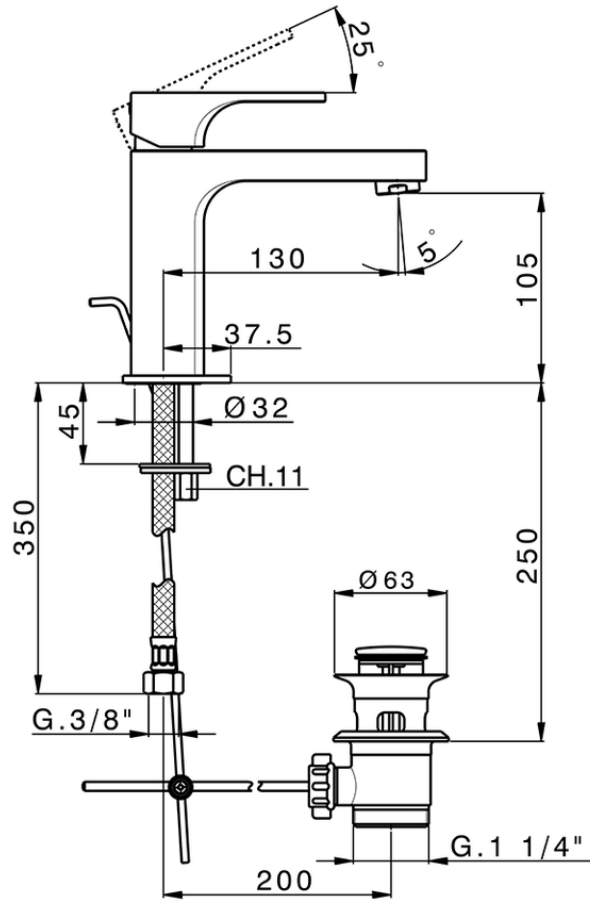

## Single lever washbasin mixer large EnergySave CUBIC\_CU000495

CU000495

<https://en.cisal.it/single-lever-washbasin-mixer-large-energysave-cubic-cu000495>

2026-05-20