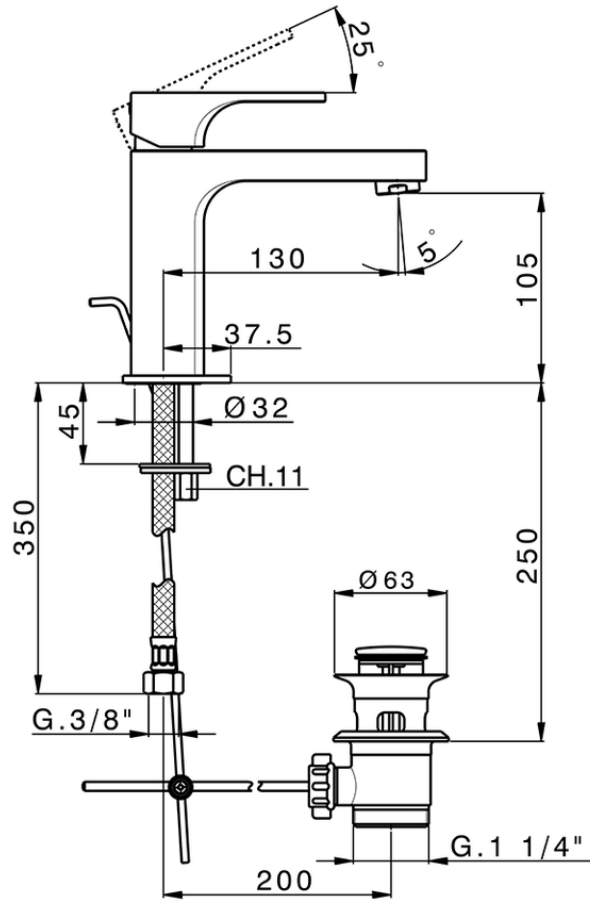

Single lever washbasin mixer large EnergySave CUBIC_CU000495

CU000495

<https://en.cisal.it/single-lever-washbasin-mixer-large-energysave-cubic-cu000495>

2026-04-29