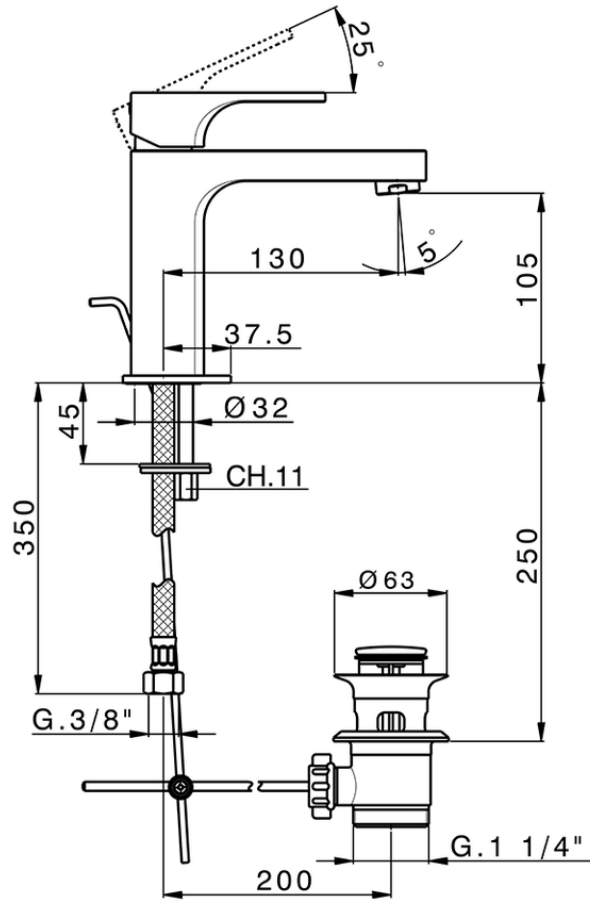

## Single lever washbasin mixer large EnergySave CUBIC\_CU000495

CU000495

<https://en.cisal.it/single-lever-washbasin-mixer-large-energysave-cubic-cu000495>

2026-06-14