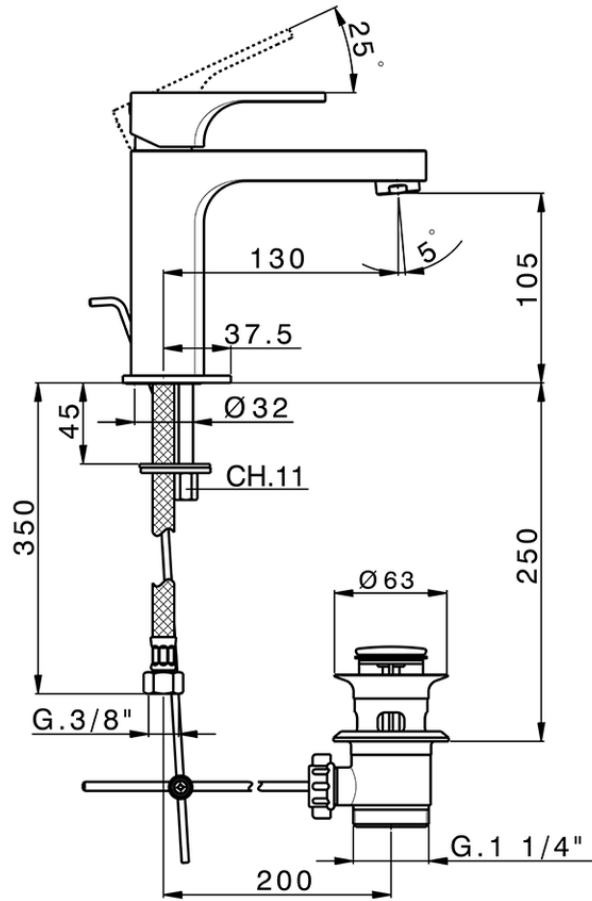

Single lever washbasin mixer large EnergySave CUBIC_CU000495

CU000495

<https://en.cisal.it/single-lever-washbasin-mixer-large-energysave-cubic-cu000495>

2026-04-08