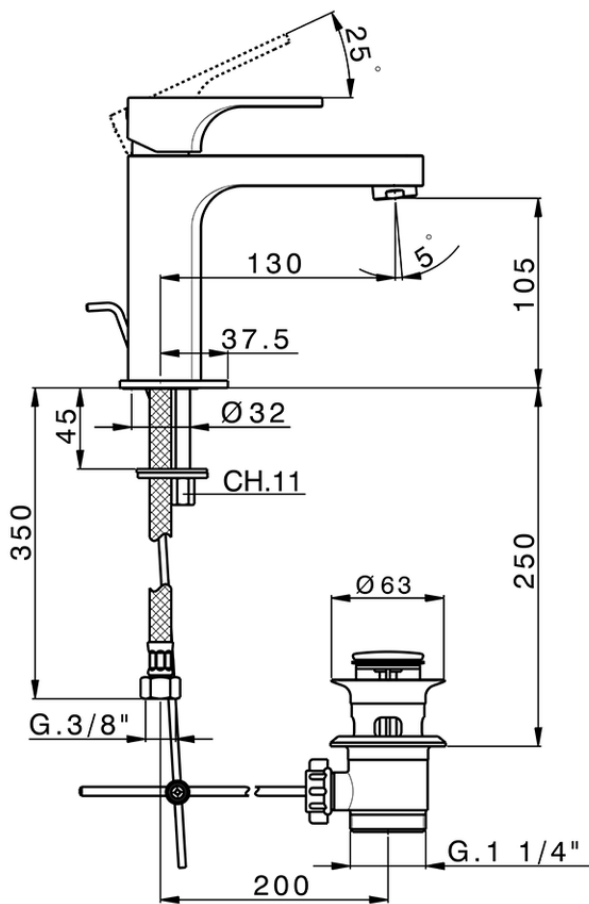

Single lever washbasin mixer large EnergySave CUBIC_CU000495

CU000495

<https://en.cisal.it/single-lever-washbasin-mixer-large-energysave-cubic-cu000495>

2026-04-30