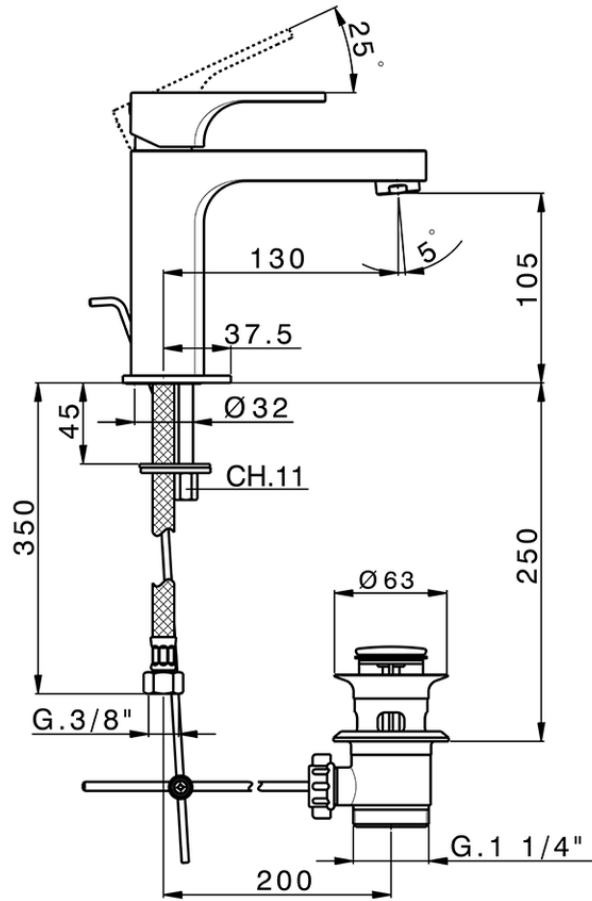

## Single lever washbasin mixer large EnergySave CUBIC\_CU000495

CU000495

<https://en.cisal.it/single-lever-washbasin-mixer-large-energysave-cubic-cu000495>

2026-04-09