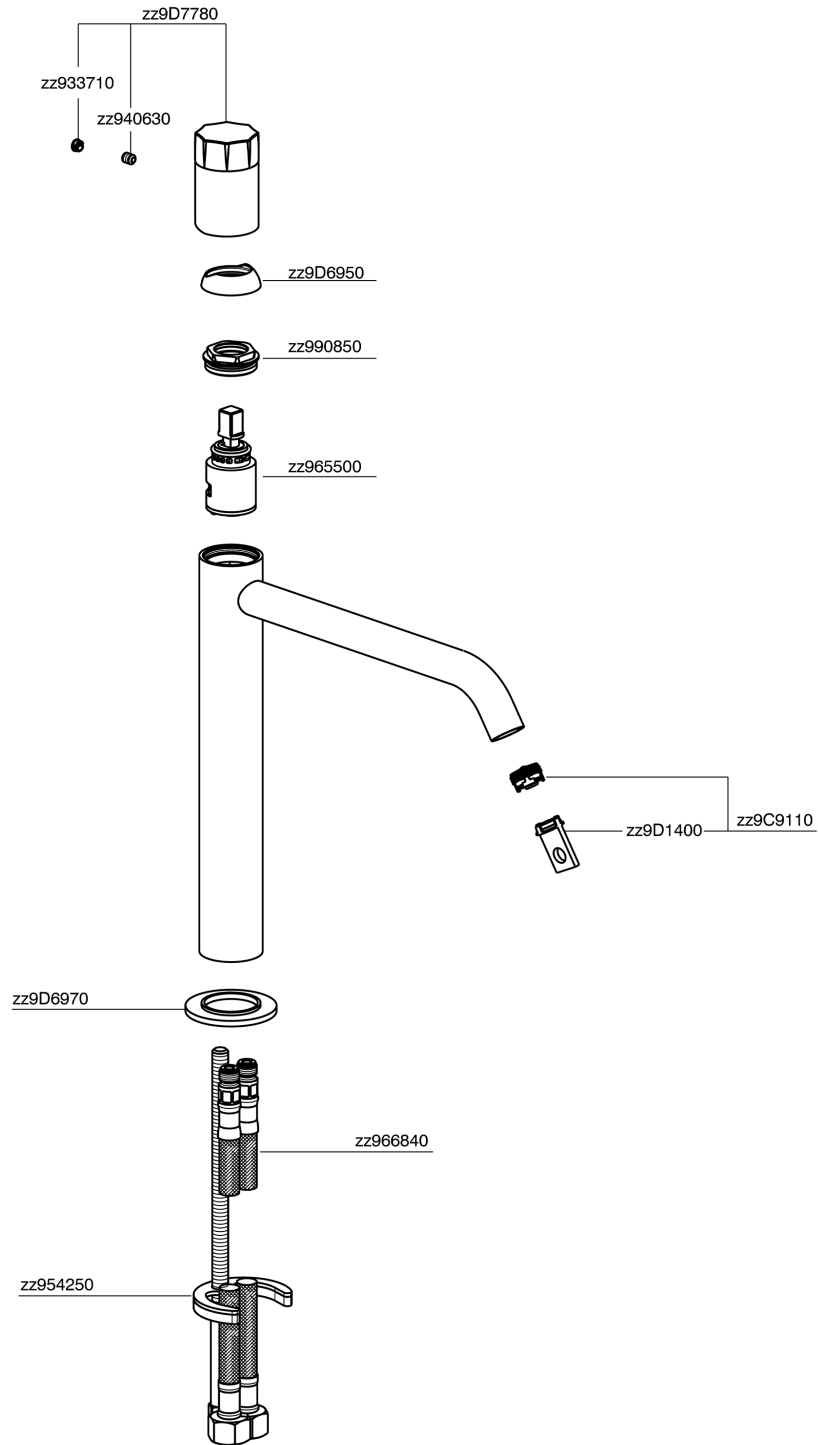

Single lever tall washbasin mixer MARBLE X32_X5003544

MODEL **X5003544**

Single lever tall washbasin mixer, without automatic pop up waste, G.3/8" Stainless Steel Flexible, with marble lever, Inox AISI 316L

AVAILABLE FINISHINGS

5X 5X Brushed Stainless Steel/Marble Marquina

CHARACTERISTICS

Cartridge Spare Parts **ZZ96550000**

25 mm Cartridge

Single lever tall washbasin mixer MARBLE X32_X5003544

X5003544

<https://en.cisal.it/single-lever-tall-washbasin-mixer-marble-x32x5003544>