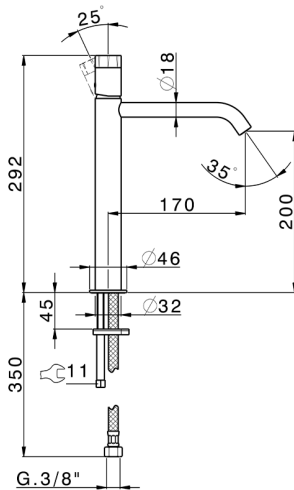

Single lever tall washbasin mixer MARBLE X32_X5003544

MODEL **X5003544**

Single lever tall washbasin mixer, without automatic pop up waste, G.3/8" Stainless Steel Flexible, with marble lever, Inox AISI 316L

AVAILABLE FINISHINGS

5X 5X Brushed Stainless Steel/Marble Marquina

CHARACTERISTICS

Cartridge Spare Parts **ZZ96550000**

25 mm Cartridge

Single lever tall washbasin mixer MARBLE X32_X5003544

X5003544

<https://en.cisal.it/single-lever-tall-washbasin-mixer-marble-x32x5003544>