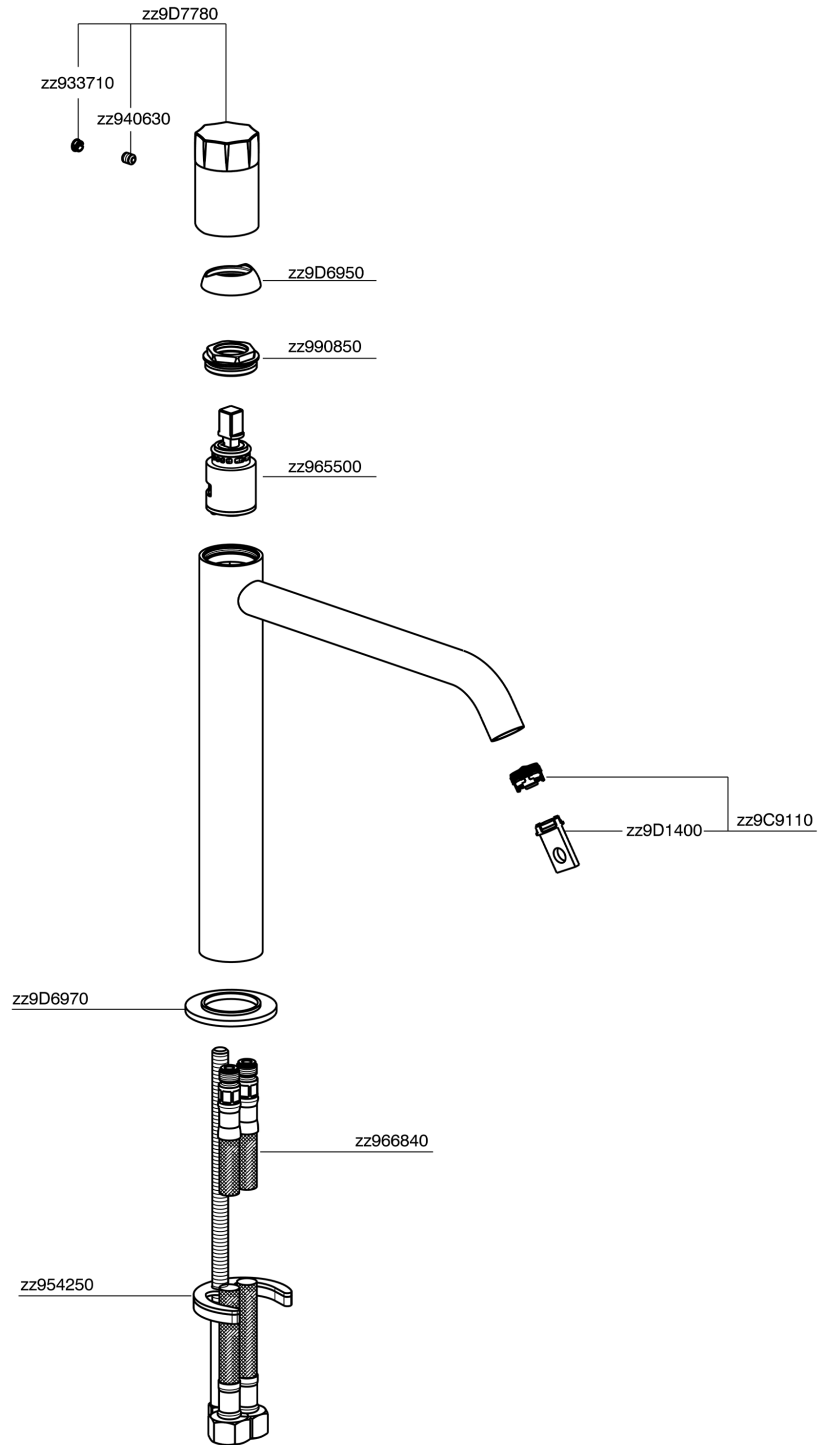

Single lever tall washbasin mixer MARBLE X32_X5003544

X5003544

<https://en.cisal.it/single-lever-tall-washbasin-mixer-marble-x32x5003544>

2024-09-16