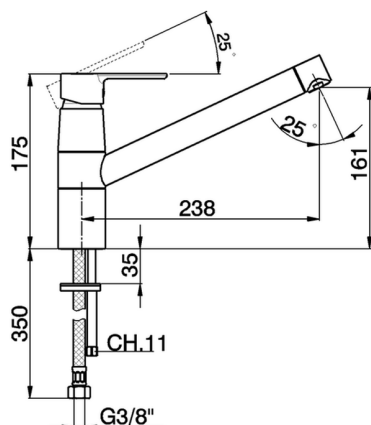

## Single lever sink mixer KITCHEN\_C2002580

MODEL **C2002580**

Single lever sink mixer, swivel spout, G.3/8" stainless steel flexible hoses

AVAILABLE FINISHINGS

CHARACTERISTICS

Cartridge Spare Parts **ZZ95409000**

**35 mm Cartridge**

### EcoStop

EcoStop feature limits water flow to approximately 50% of maximum output with one point of resistance on setting. Push slightly past the middle stop only when full water output is required. This will save water up to 50%.