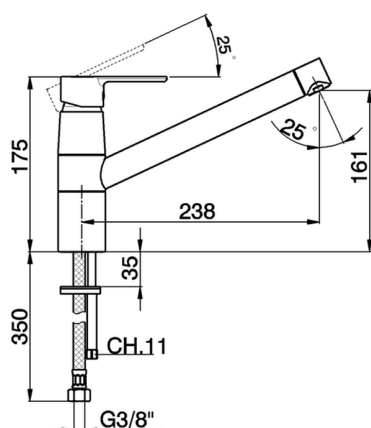

Single lever sink mixer KITCHEN_C2002580

MODEL **C2002580**

Single lever sink mixer, swivel spout, G.3/8" stainless steel flexible hoses

AVAILABLE FINISHINGS

CHARACTERISTICS

Cartridge Spare Parts **ZZ95409000**

35 mm Cartridge

EcoStop

EcoStop feature limits water flow to approximately 50% of maximum output with one point of resistance on setting. Push slightly past the middle stop only when full water output is required. This will save water up to 50%.