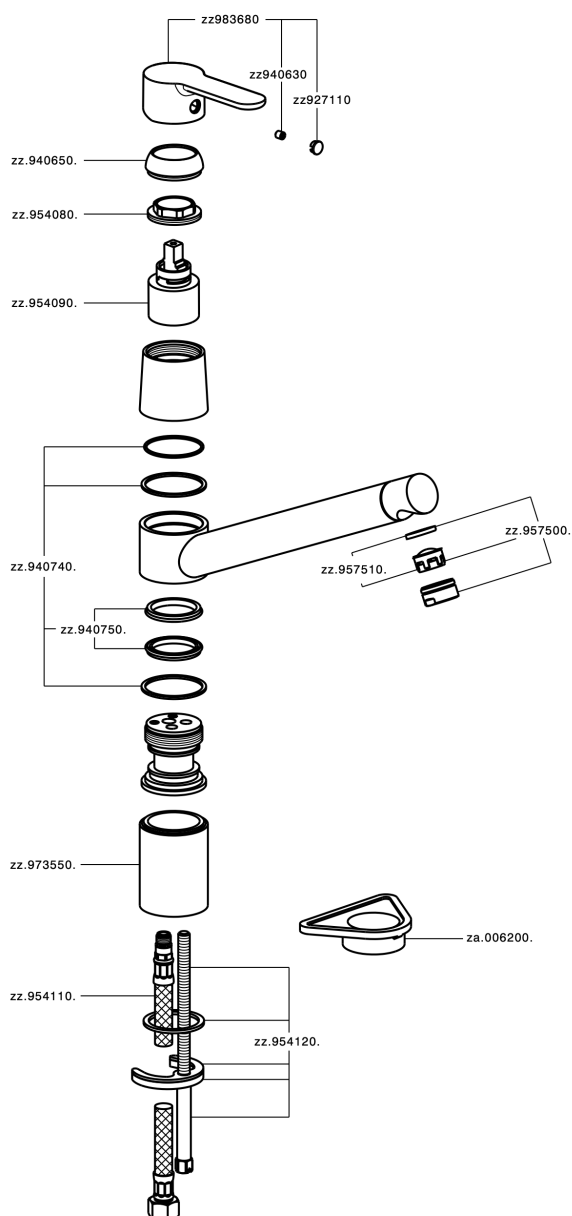

Single lever sink mixer KITCHEN_C2002580

MODEL **C2002580**

Single lever sink mixer, swivel spout, G.3/8" stainless steel flexible hoses

AVAILABLE FINISHINGS

CHARACTERISTICS

Cartridge Spare Parts **ZZ95409000**

35 mm Cartridge

EcoStop

EcoStop feature limits water flow to approximately 50% of maximum output with one point of resistance on setting. Push slightly past the middle stop only when full water output is required. This will save water up to 50%.

Single lever sink mixer KITCHEN_C2002580

C2002580

<https://en.cisal.it/single-lever-sink-mixer-kitchen-c2002580>

2026-04-06