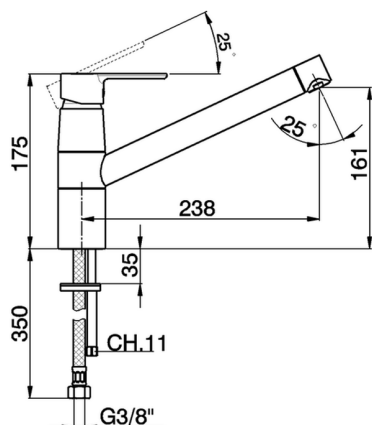

## Single lever sink mixer KITCHEN\_C2002580

MODEL **C2002580**

Single lever sink mixer, swivel spout, G.3/8" stainless steel flexible hoses

AVAILABLE FINISHINGS

CHARACTERISTICS

Cartridge Spare Parts **ZZ95409000**

**35 mm Cartridge**

### EcoStop

EcoStop feature limits water flow to approximately 50% of maximum output with one point of resistance on setting. Push slightly past the middle stop only when full water output is required. This will save water up to 50%.