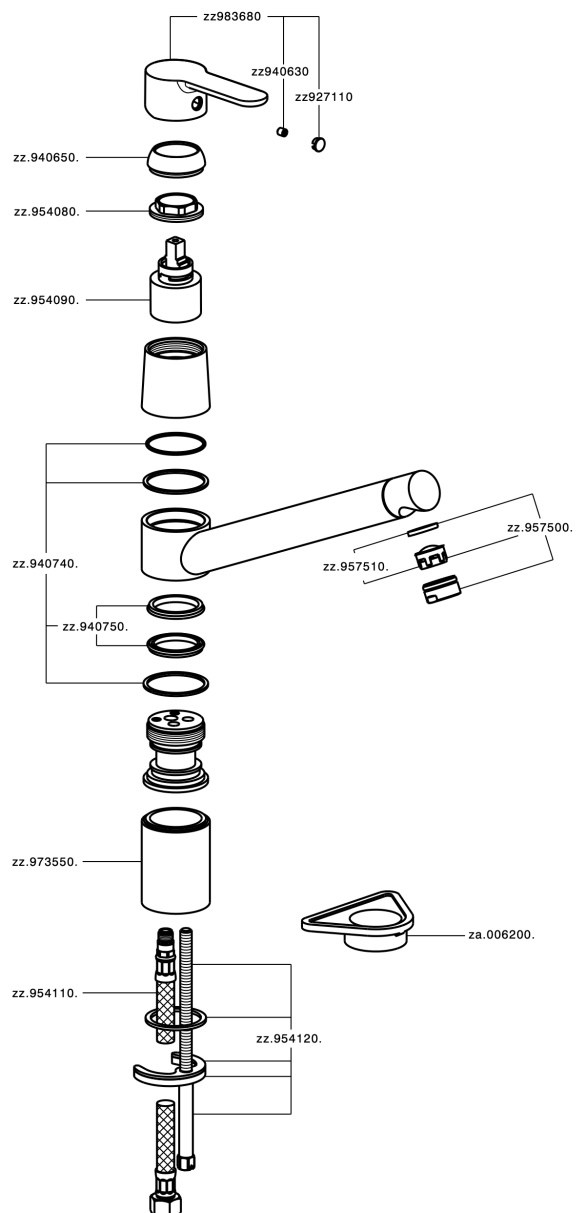

Single lever sink mixer KITCHEN_C2002580

MODEL **C2002580**

Single lever sink mixer, swivel spout, G.3/8" stainless steel flexible hoses

AVAILABLE FINISHINGS

CHARACTERISTICS

Cartridge Spare Parts **ZZ95409000**

35 mm Cartridge

EcoStop

EcoStop feature limits water flow to approximately 50% of maximum output with one point of resistance on setting. Push slightly past the middle stop only when full water output is required. This will save water up to 50%.

Single lever sink mixer KITCHEN_C2002580

C2002580

<https://en.cisal.it/single-lever-sink-mixer-kitchen-c2002580>

2026-04-26