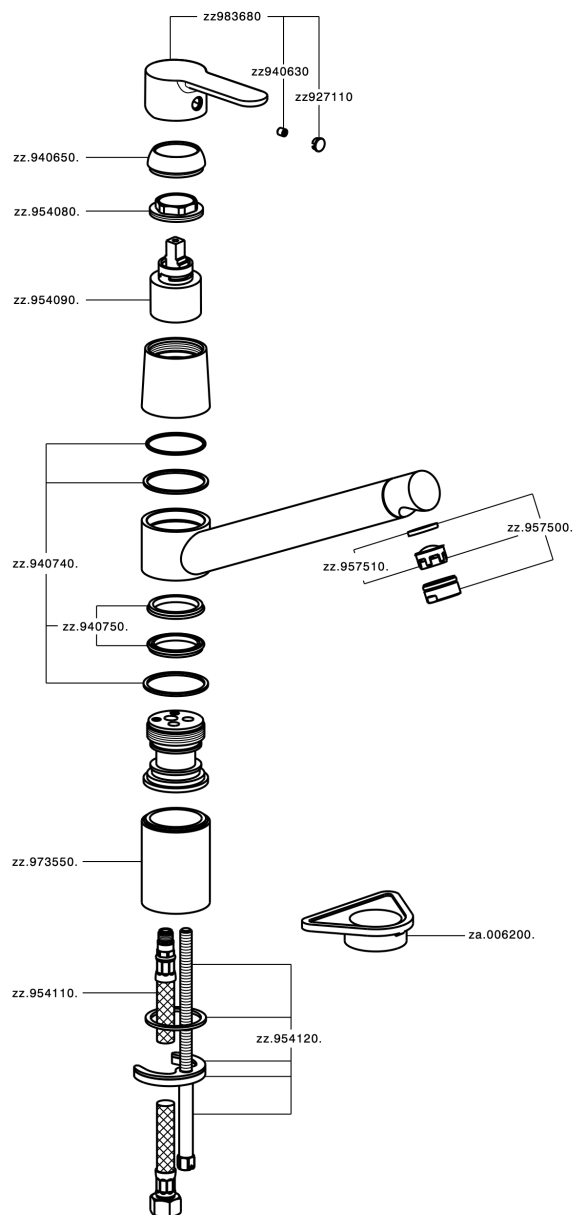

## Single lever sink mixer KITCHEN\_C2002580

MODEL **C2002580**

Single lever sink mixer, swivel spout, G.3/8" stainless steel flexible hoses

AVAILABLE FINISHINGS

CHARACTERISTICS

Cartridge Spare Parts **ZZ95409000**

**35 mm Cartridge**

### EcoStop

EcoStop feature limits water flow to approximately 50% of maximum output with one point of resistance on setting. Push slightly past the middle stop only when full water output is required. This will save water up to 50%.

## Single lever sink mixer KITCHEN\_C2002580

C2002580

<https://en.cisal.it/single-lever-sink-mixer-kitchen-c2002580>

2026-06-10