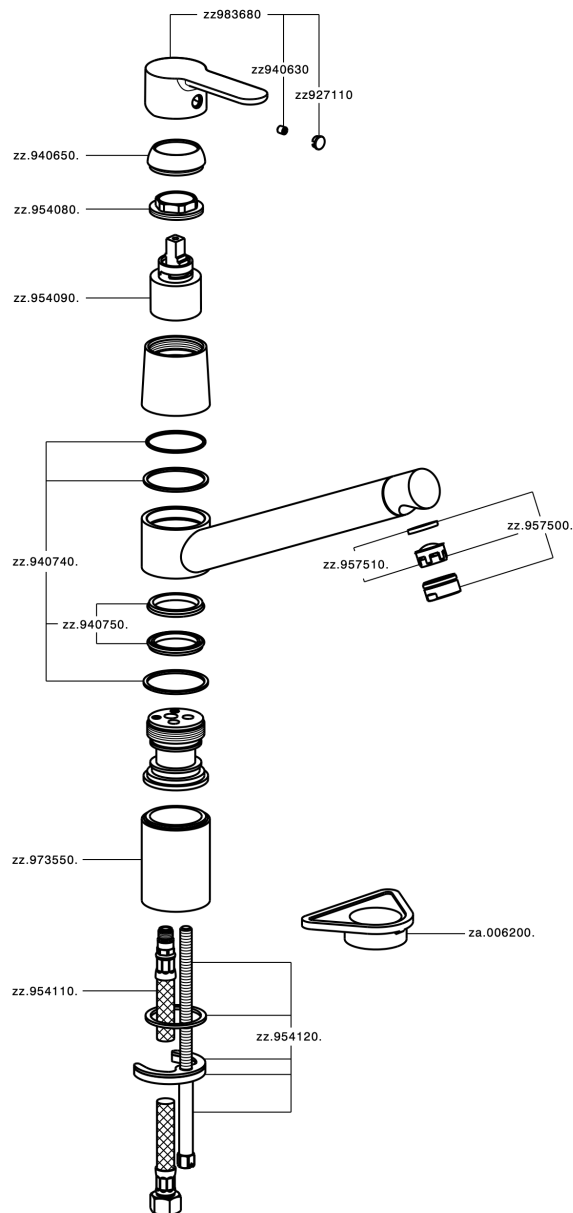

## Single lever sink mixer KITCHEN\_C2002580

MODEL **C2002580**

Single lever sink mixer, swivel spout, G.3/8" stainless steel flexible hoses

AVAILABLE FINISHINGS

CHARACTERISTICS

Cartridge Spare Parts **ZZ95409000**

**35 mm Cartridge**

### EcoStop

EcoStop feature limits water flow to approximately 50% of maximum output with one point of resistance on setting. Push slightly past the middle stop only when full water output is required. This will save water up to 50%.

## Single lever sink mixer KITCHEN\_C2002580

C2002580

<https://en.cisal.it/single-lever-sink-mixer-kitchen-c2002580>

2026-05-17