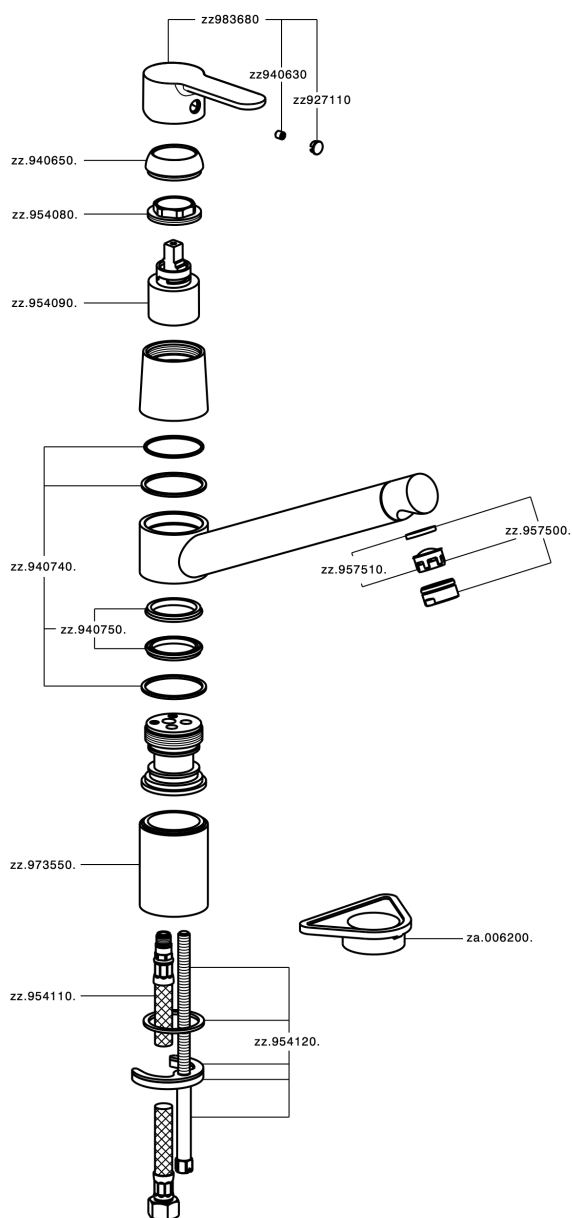

Single lever sink mixer KITCHEN_C2002580

C2002580

<https://en.cisal.it/single-lever-sink-mixer-kitchen-c2002580>

2026-04-26