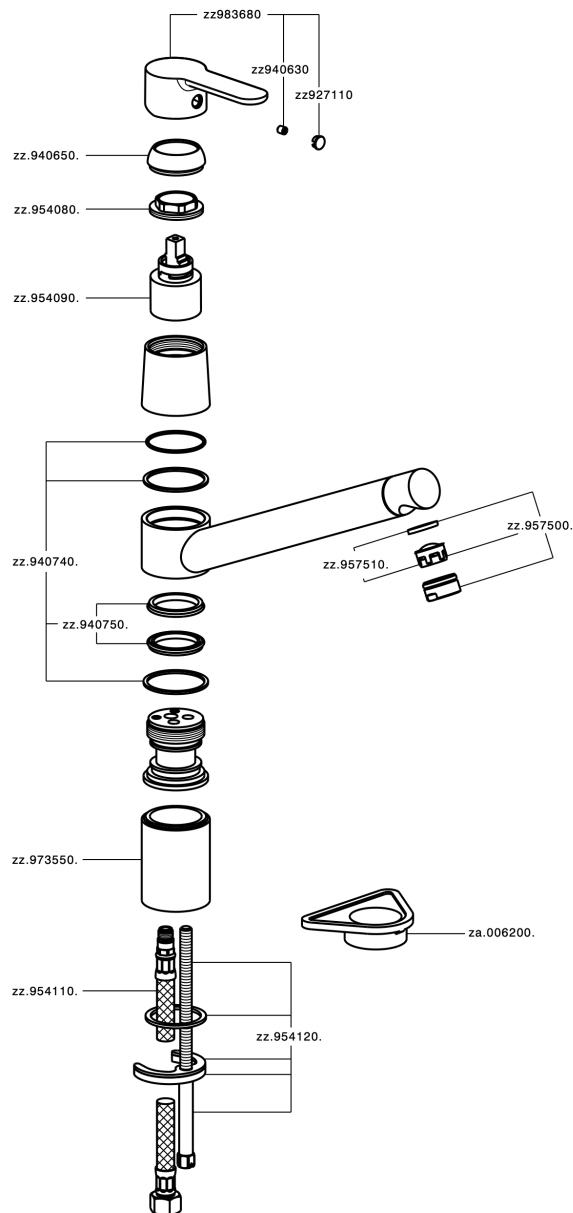

Single lever sink mixer KITCHEN_C2002580

C2002580

<https://en.cisal.it/single-lever-sink-mixer-kitchen-c2002580>

2026-06-14