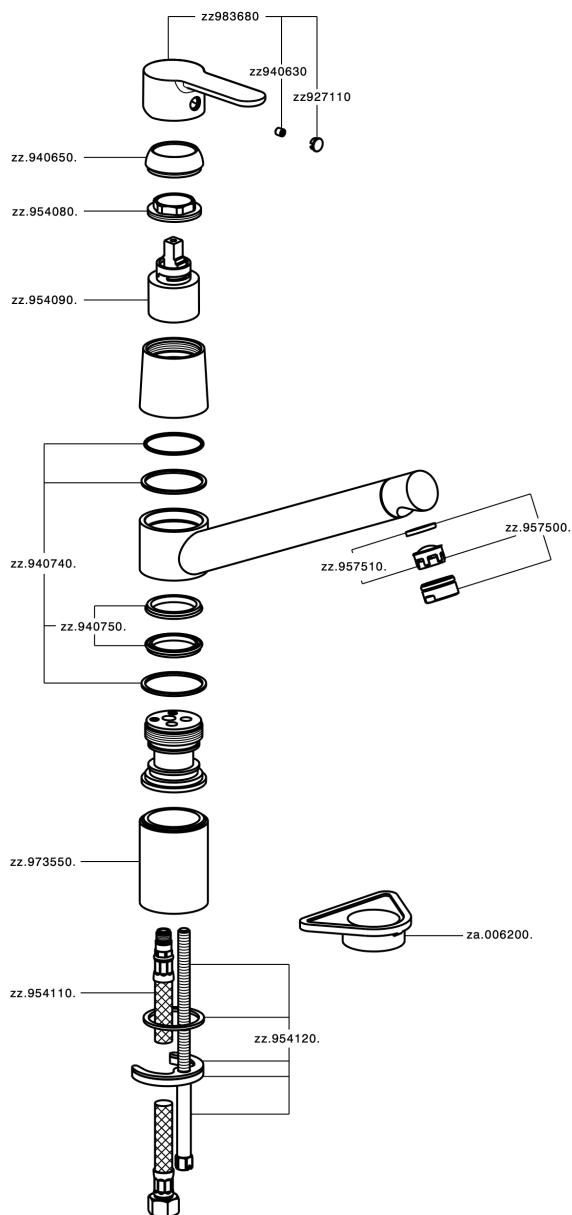

Single lever sink mixer KITCHEN_C2002580

C2002580

<https://en.cisal.it/single-lever-sink-mixer-kitchen-c2002580>

2026-05-17