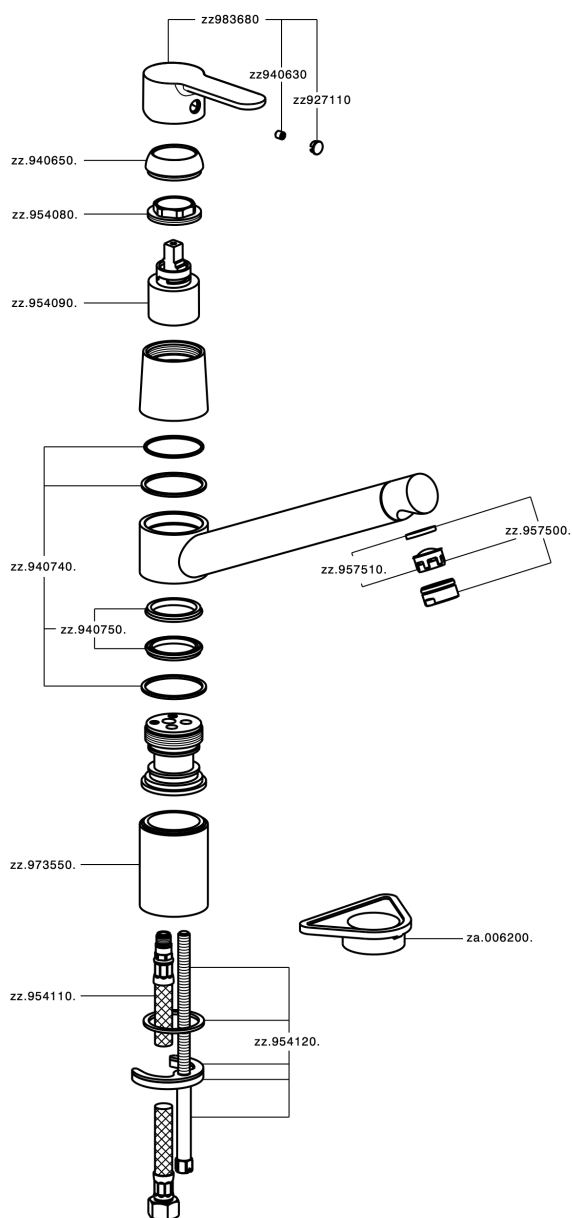

## Single lever sink mixer KITCHEN\_C2002580

C2002580

<https://en.cisal.it/single-lever-sink-mixer-kitchen-c2002580>

2026-04-06