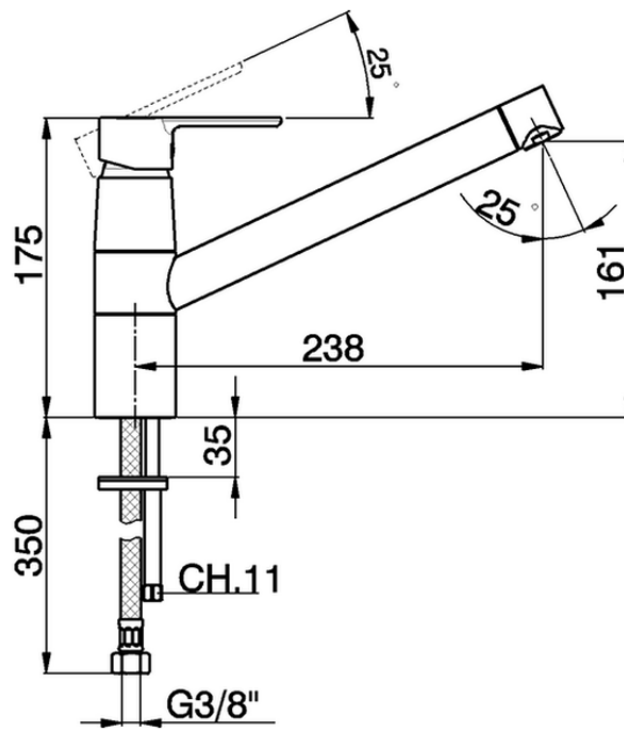

## Single lever sink mixer KITCHEN\_C2002580

C2002580

<https://en.cisal.it/single-lever-sink-mixer-kitchen-c2002580>

2026-04-08