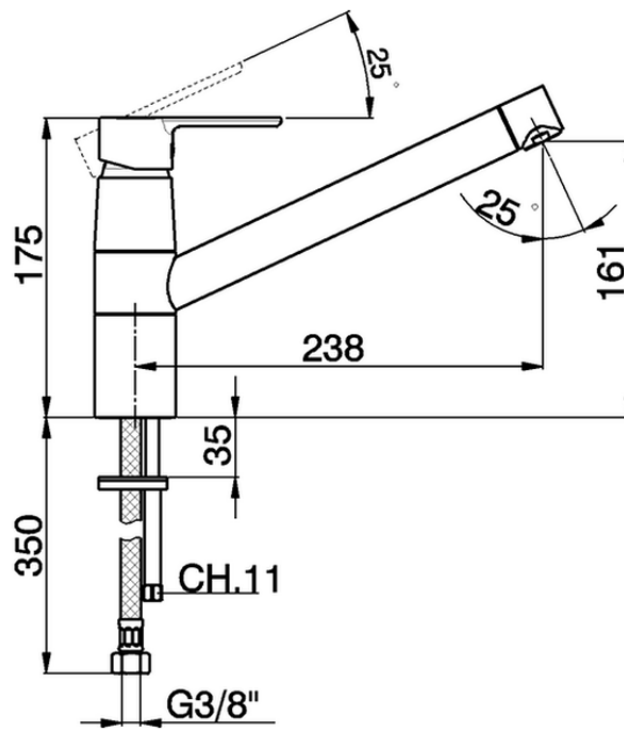

## Single lever sink mixer KITCHEN\_C2002580

C2002580

<https://en.cisal.it/single-lever-sink-mixer-kitchen-c2002580>

2026-05-17