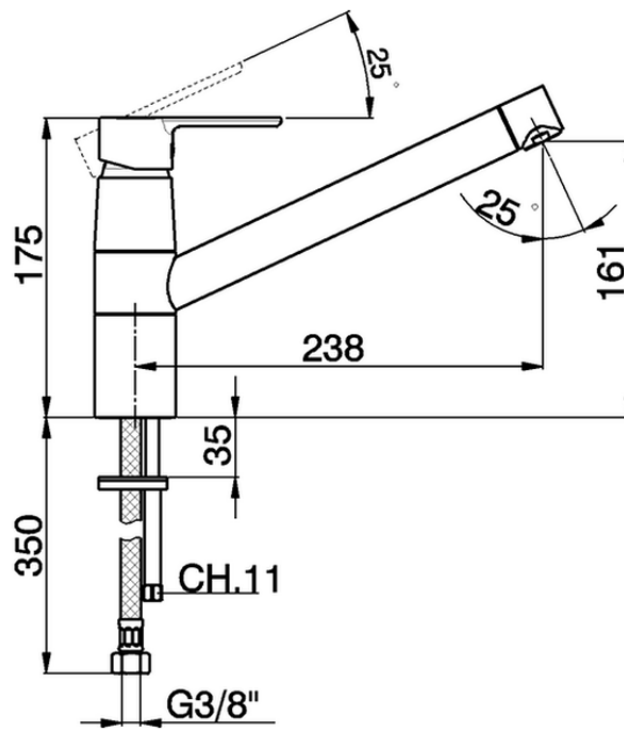

Single lever sink mixer KITCHEN_C2002580

C2002580

<https://en.cisal.it/single-lever-sink-mixer-kitchen-c2002580>

2026-06-10