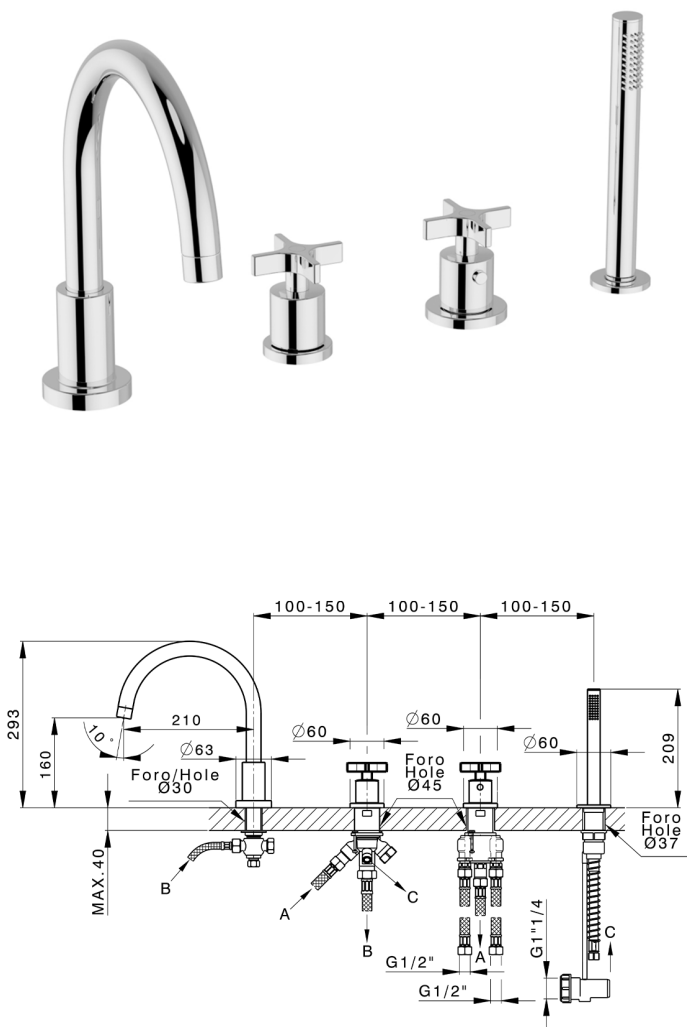

Thermostatic deck-mounted 4-hole mixer GRACE_GST76010

MODEL **GST76010**

Thermostatic deck-mounted 4-hole mixer, 2 outlet diverter, 22,5 mm Brass One Spray handshower, 150 cm pull-out flexible hose

AVAILABLE FINISHINGS

-  **21** 21 Chrome
-  **2F** 2F Brushed Nickel
-  **2W** 2W Brushed Gold
-  **5H** 5H Dark Brass Brushed
-  **5L** 5L Brushed Black Titanium
-  **6T** 6T Chrome/Matt Black

CHARACTERISTICS

Cartridge Spare Parts **24.04A.PP**

8x20 Plus P Thermostatic Valve

2026-02-03