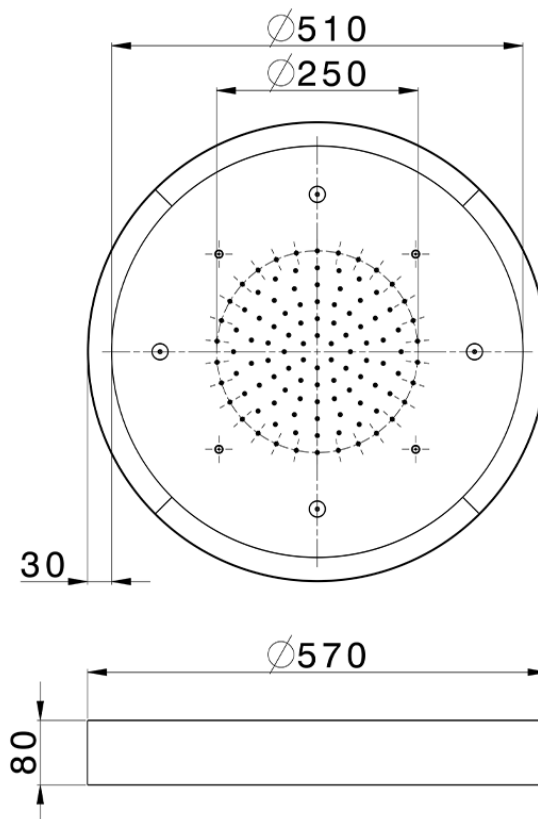

Ø 570 mm Chromotherapy Ceiling showerhead ZEN SHOWER_ZS0C0170

ZS0C0170

<https://en.cisal.it/o-570-mm-chromotherapy-ceiling-showerhead-zen-shower-zs0c0170>

2026-06-14