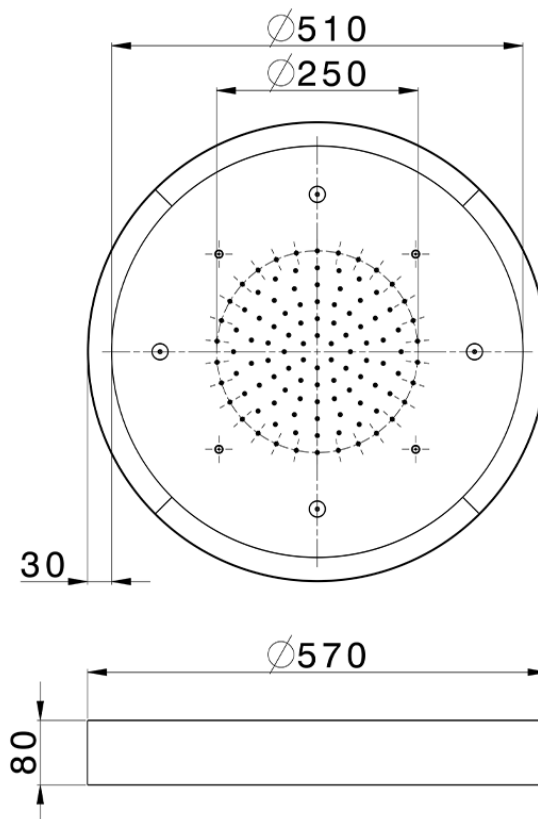

Ø 570 mm Chromotherapy Ceiling showerhead ZEN SHOWER_ZS0C0170

ZS0C0170

<https://en.cisal.it/o-570-mm-chromotherapy-ceiling-showerhead-zen-shower-zs0c0170>

2026-04-29