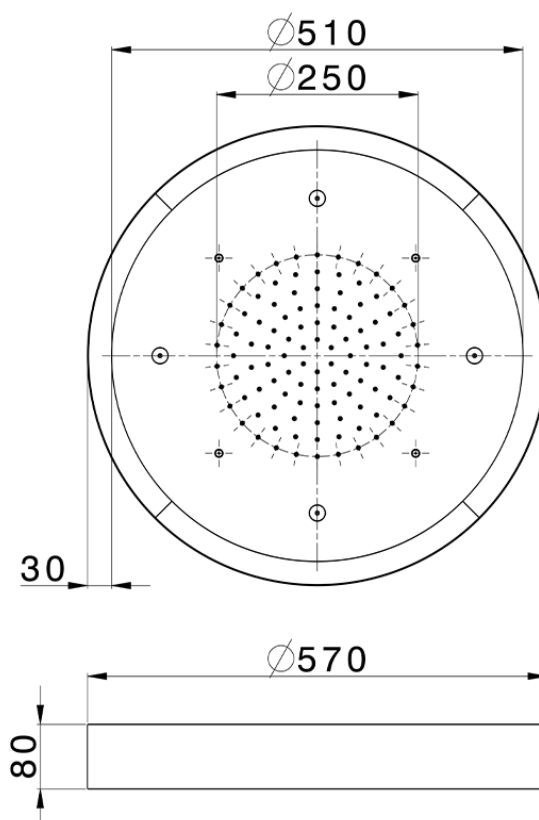

Ø 570 mm Chromotherapy Ceiling showerhead ZEN SHOWER_ZS0C0170

ZS0C0170

<https://en.cisal.it/o-570-mm-chromotherapy-ceiling-showerhead-zen-shower-zs0c0170>

2026-06-13