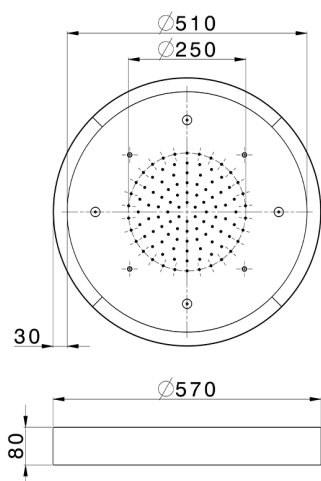

## Ø 570 mm Chromotherapy Ceiling showerhead ZEN SHOWER\_ZS0C0170

MODEL **ZS0C0170**

Ø 570 mm Chromotherapy Ceiling showerhead, with white cover, rain, spraying and chromotherapy functions, wireless control, Stainless Steel AISI 304