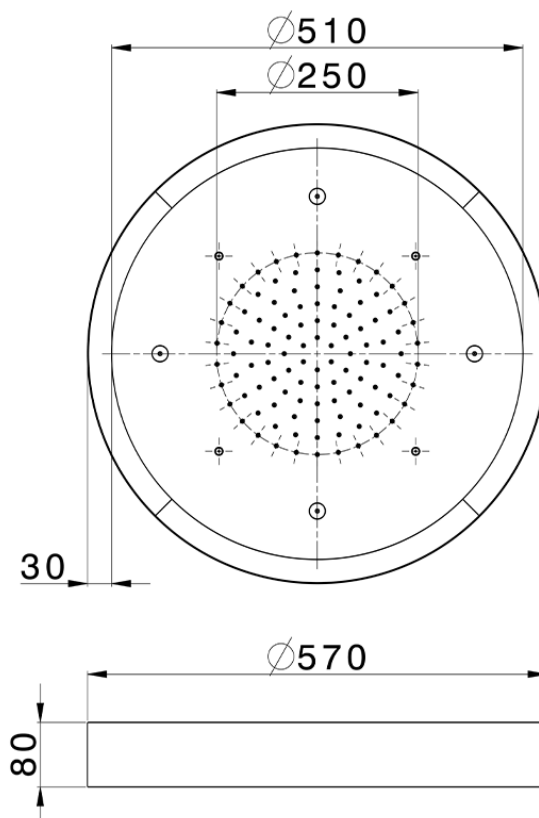

Ø 570 mm Chromotherapy Ceiling showerhead ZEN SHOWER_ZS0C0170

ZS0C0170

<https://en.cisal.it/o-570-mm-chromotherapy-ceiling-showerhead-zen-shower-zs0c0170>

2026-04-28