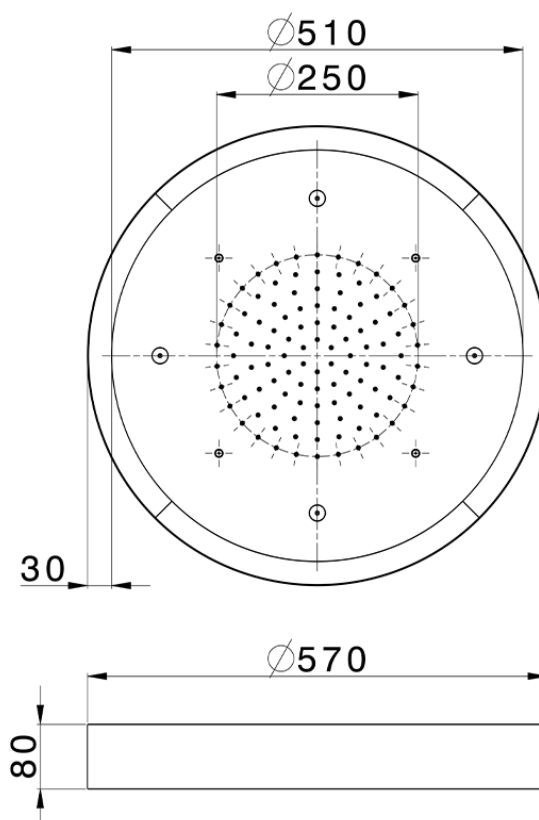

**Ø 570 mm Chromotherapy Ceiling showerhead ZEN SHOWER\_ZS0C0170**

ZS0C0170

<https://en.cisal.it/o-570-mm-chromotherapy-ceiling-showerhead-zen-shower-zs0c0170>

2026-06-13