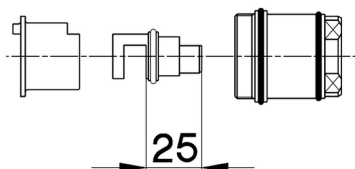

## Extension +25 mm COMPONENTS\_ZA008280

MODEL **ZA008280**

Extension 25 mm, for concealed thermostatic shower mixer, item HY00300

AVAILABLE FINISHINGS

 **04** 04 Without finishing

CHARACTERISTICS

2026-06-13