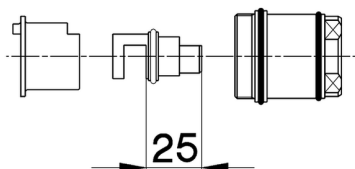

Extension +25 mm COMPONENTS_ZA008280

MODEL **ZA008280**

Extension 25 mm, for concealed thermostatic shower mixer, item HY00300

AVAILABLE FINISHINGS

 **04** 04 Without finishing

CHARACTERISTICS

2026-04-08