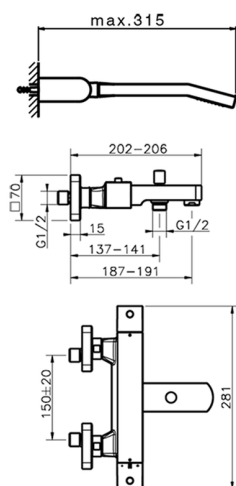

Thermostatic bath mixer, with shower set ROADSTER ACCENT_RAD27010

MODEL **RAD27010**

Thermostatic bath mixer, with shower set, wall mounted swivel handshower barcket, 42x18 mm ABS Quad one spray handshower, 150 cm smooth SUPREME Flexible Hose

AVAILABLE FINISHINGS

-  **21** 21 Chrome
-  **2B** 2B Polished Nickel
-  **2F** 2F Brushed Nickel
-  **2Q** 2Q Black Titanium
-  **40** 40 Matt Black
-  **4Q** 4Q Matt White

CHARACTERISTICS

Cartridge Spare Parts **22.04A.AR - ZZ97279004**